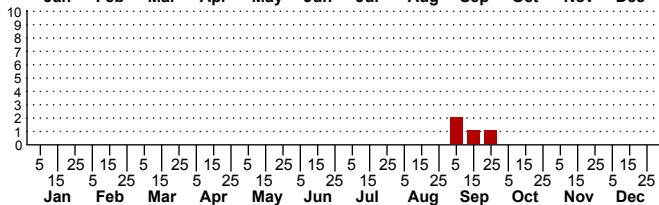

$n=1$
HM

$n=4$
Pd

$n=3$
LM

$n=0$
CP

Dysodia oculatana

Immatures

Three periods to each month: 1-10 / 11-20 / 21-31

NC Biodiversity Project: nc-biodiversity.com