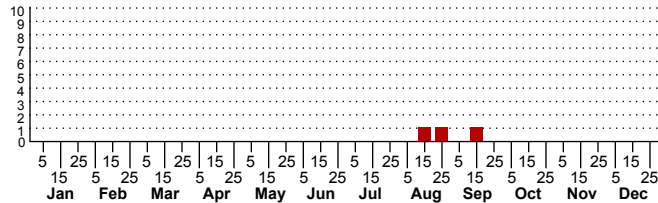

$n=1$
HM

$n=4$
Pd

$n=3$
LM

$n=0$
CP

Dysodia oculatana

Immatures

Three periods to each month: 1-10 / 11-20 / 21-31

NC Biodiversity Project: nc-biodiversity.com