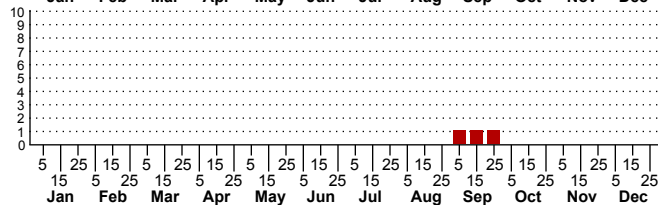

$n=0$
HM

$n=6$
Pd

$n=5$
LM

$n=3$
CP

Apatelodes torrefacta

Immatures

Three periods to each month: 1-10 / 11-20 / 21-31

NC Biodiversity Project: nc-biodiversity.com