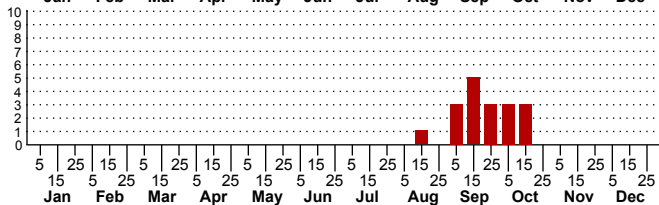

$n=0$
HM

$n=18$
Pd

$n=4$
LM

$n=9$
CP

Eacles imperialis

Immatures

Three periods to each month: 1-10 / 11-20 / 21-31

NC Biodiversity Project: nc-biodiversity.com