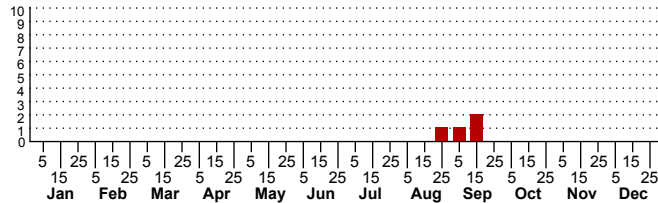

$n=0$
HM

$n=18$
Pd

$n=4$
LM

$n=9$
CP

Eacles imperialis

Immatures

Three periods to each month: 1-10 / 11-20 / 21-31

NC Biodiversity Project: nc-biodiversity.com