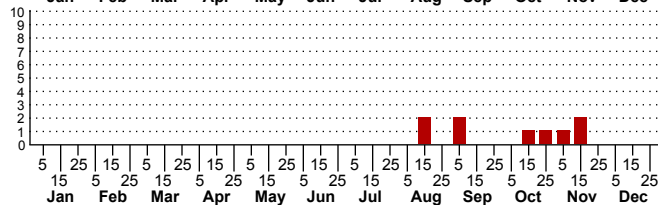

$n=0$
HM

$n=18$
Pd

$n=4$
LM

$n=9$
CP

Eacles imperialis

Immatures

Three periods to each month: 1-10 / 11-20 / 21-31

NC Biodiversity Project: nc-biodiversity.com