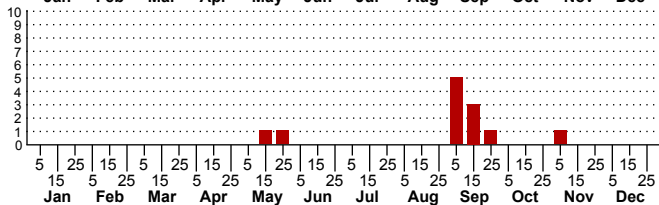

$n=0$
HM

$n=12$
Pd

$n=0$
LM

$n=4$
CP

Hemaris diffinis

Immatures

Three periods to each month: 1-10 / 11-20 / 21-31

NC Biodiversity Project: nc-biodiversity.com