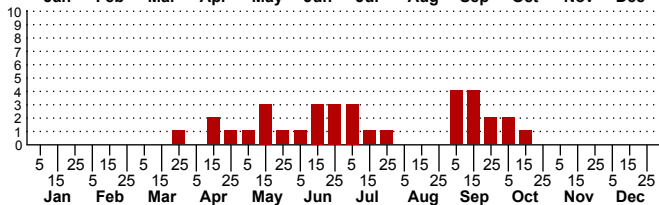

$n=0$
HM

$n=34$
Pd

$n=3$
LM

$n=22$
CP

Orgyia leucostigma

Immatures

Three periods to each month: 1-10 / 11-20 / 21-31

NC Biodiversity Project: nc-biodiversity.com