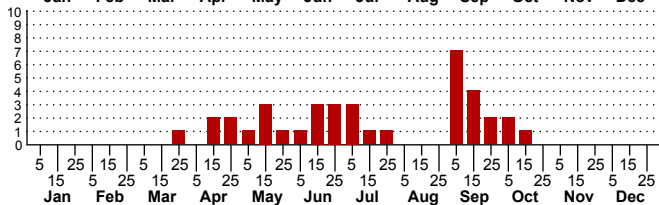

$n=0$
HM

$n=38$
Pd

$n=3$
LM

$n=26$
CP

Orgyia leucostigma

Immatures

Three periods to each month: 1-10 / 11-20 / 21-31

NC Biodiversity Project: nc-biodiversity.com