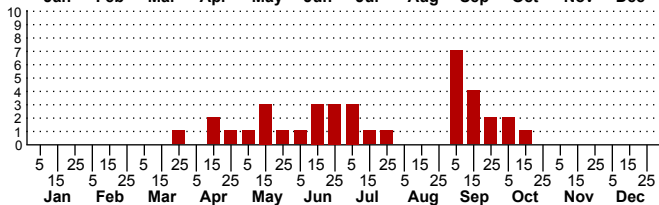

$n=0$
HM

$n=37$
Pd

$n=3$
LM

$n=24$
CP

Orgyia leucostigma

Immatures

Three periods to each month: 1-10 / 11-20 / 21-31

NC Biodiversity Project: nc-biodiversity.com