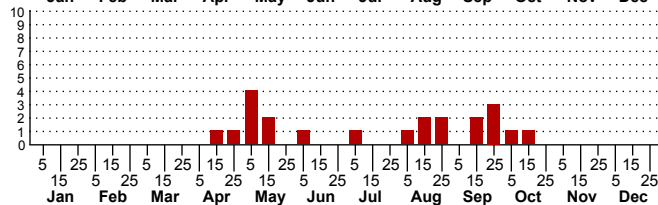

$n=0$
HM

$n=34$
Pd

$n=3$
LM

$n=22$
CP

Orgyia leucostigma

Immatures

Three periods to each month: 1-10 / 11-20 / 21-31

NC Biodiversity Project: nc-biodiversity.com