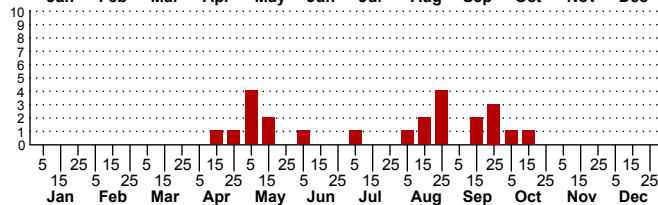

$n=0$
HM

$n=37$
Pd

$n=3$
LM

$n=24$
CP

Orgyia leucostigma

Immatures

Three periods to each month: 1-10 / 11-20 / 21-31

NC Biodiversity Project: nc-biodiversity.com