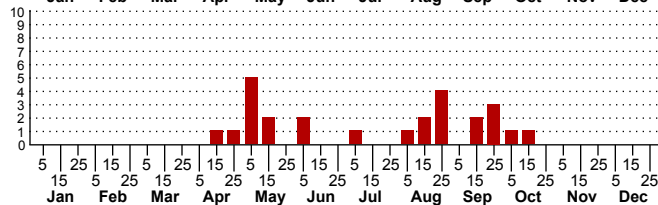

$n=0$
HM

$n=38$
Pd

$n=3$
LM

$n=26$
CP

Orgyia leucostigma

Immatures

Three periods to each month: 1-10 / 11-20 / 21-31

NC Biodiversity Project: nc-biodiversity.com