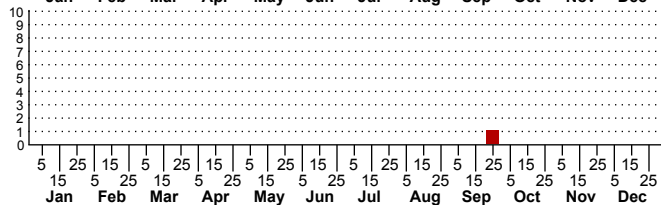

$n=0$
HM

$n=0$
Pd

$n=0$
LM

$n=1$
CP

Ledaea perditalis

Immatures

Three periods to each month: 1-10 / 11-20 / 21-31

NC Biodiversity Project: nc-biodiversity.com