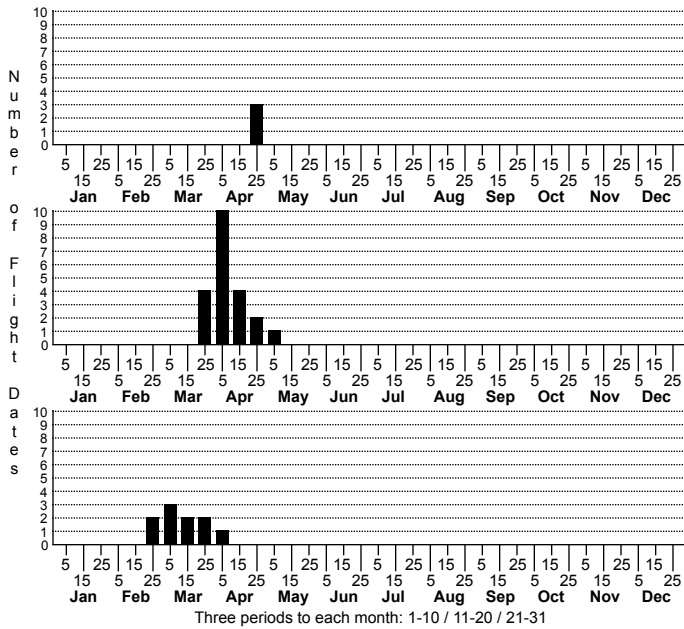

Psaphida electilis Chosen Sallow

FAMILY: Noctuidae SUBFAMILY: Amphipyrinae TRIBE: Psaphidini
 TAXONOMIC_COMMENTS:

FIELD GUIDE DESCRIPTIONS: Covell (1984; as *Eutolype electilis*); Beadle and Leckie (2012)

ONLINE PHOTOS:

TECHNICAL DESCRIPTION, ADULTS: Poole (1995)

TECHNICAL DESCRIPTION, IMMATURE STAGES:

ID COMMENTS:

DISTRIBUTION: Please refer to the dot map.

FLIGHT COMMENT: Please refer to the flight charts.