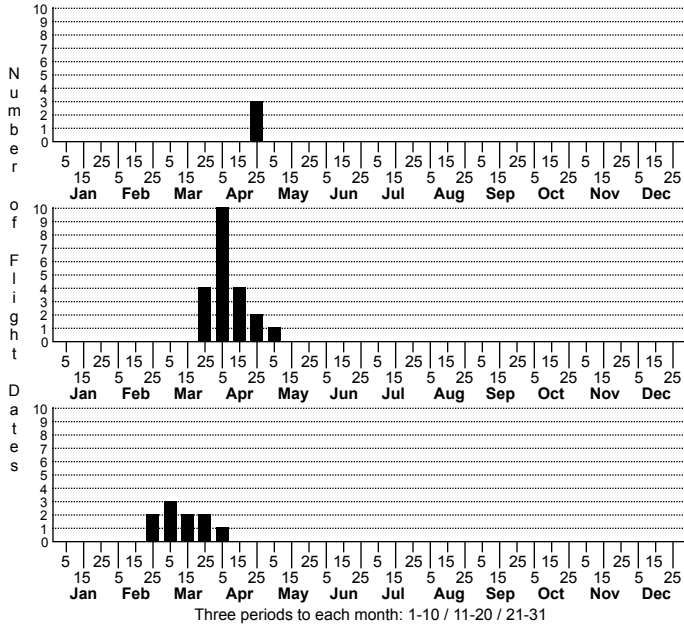

*Psaphida electilis* Chosen Sallow

FAMILY: Noctuidae SUBFAMILY: Amphipyrinae TRIBE: Psaphidini  
 TAXONOMIC\_COMMENTS:

FIELD GUIDE DESCRIPTIONS: Covell (1984; as *Eutolype electilis*); Beadle and Leckie (2012)

ONLINE PHOTOS:

TECHNICAL DESCRIPTION, ADULTS: Poole (1995)

TECHNICAL DESCRIPTION, IMMATURE STAGES:

ID COMMENTS:

DISTRIBUTION: Please refer to the dot map.

FLIGHT COMMENT: Please refer to the flight charts.