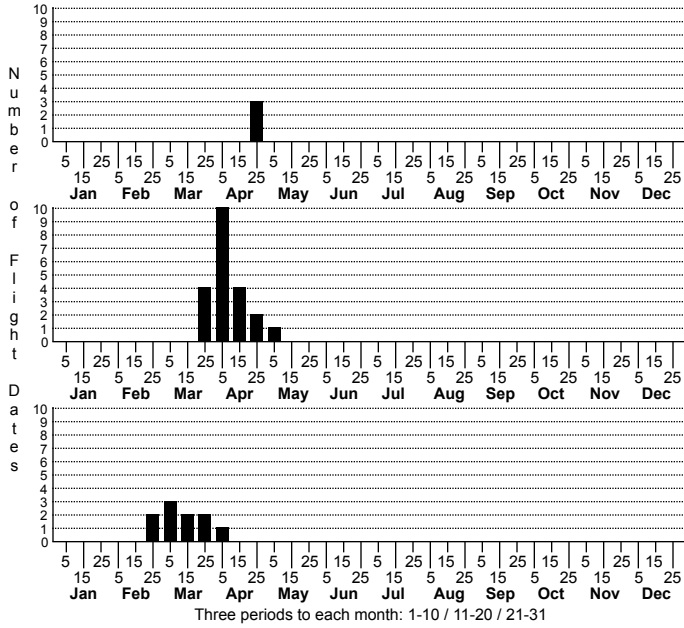

Psaphida electilis Chosen Sallow

FAMILY: Noctuidae SUBFAMILY: Amphipyrinae TRIBE: Psaphidini
 TAXONOMIC_COMMENTS:

FIELD GUIDE DESCRIPTIONS: Covell (1984; as *Eutolype electilis*); Beadle and Leckie (2012)

ONLINE PHOTOS:

TECHNICAL DESCRIPTION, ADULTS: Poole (1995)

TECHNICAL DESCRIPTION, IMMATURE STAGES:

ID COMMENTS:

DISTRIBUTION: Please refer to the dot map.

FLIGHT COMMENT: Please refer to the flight charts.