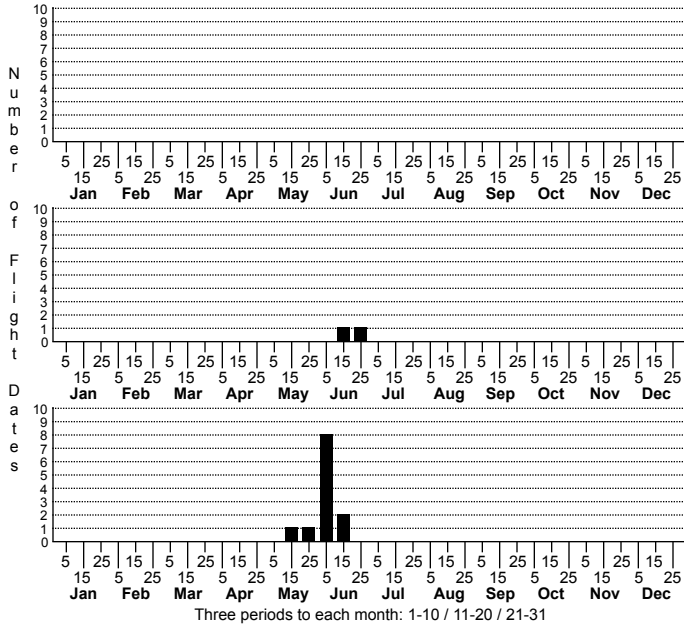

Sympistis dinalda Broad-lined Sallow

High counts of:
 1 - Warren - 2013-06-12
 1 - Warren - 2012-06-04
 1 - Warren - 2010-06-04

Status		Rank	
NC	US	NC	Global

FAMILY: Noctuidae SUBFAMILY: Oncocnemidinae TRIBE:
 TAXONOMIC_COMMENTS:

FIELD GUIDE DESCRIPTIONS: Beadle and Leckie (2012)

ONLINE PHOTOS:

TECHNICAL DESCRIPTION, ADULTS:

TECHNICAL DESCRIPTION, IMMATURE STAGES:

ID COMMENTS:

DISTRIBUTION: Please refer to the dot map.

FLIGHT COMMENT: Please refer to the flight charts.