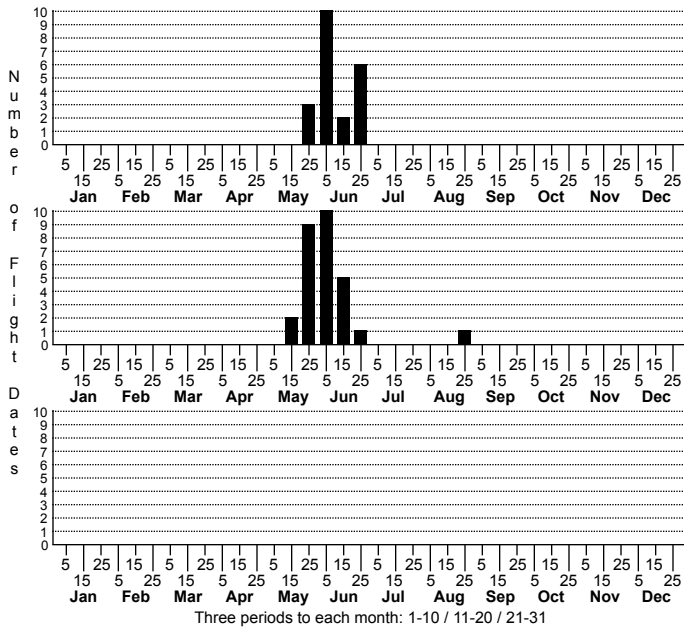

Lacinipolia lorea Bridled Arches Moth

FAMILY: Noctuidae SUBFAMILY: Noctuinae TRIBE: Eriopygini
 TAXONOMIC_COMMENTS:

FIELD GUIDE DESCRIPTIONS: Covell (1984); Beadle and Leckie (2012)

ONLINE PHOTOS:

TECHNICAL DESCRIPTION, ADULTS:

TECHNICAL DESCRIPTION, IMMATURE STAGES:

ID COMMENTS:

DISTRIBUTION: Please refer to the dot map.

FLIGHT COMMENT: Please refer to the flight charts.

HABITAT:

FOOD: Larvae are polyphagous, feeding primarily on shrubs and forbs but also on a few hardwood trees, including Birch