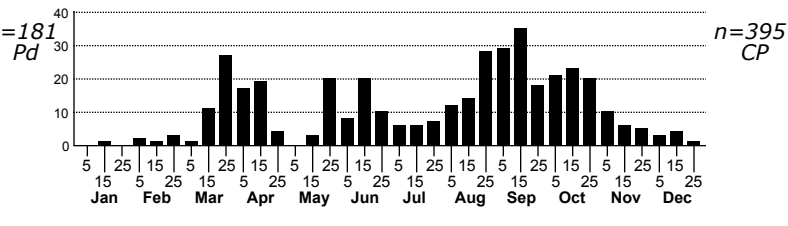

Mythimna unipuncta Armyworm Moth

FAMILY: Noctuidae SUBFAMILY: Noctuinae TRIBE: Leucaniini
TAXONOMIC_COMMENTS:

FIELD GUIDE DESCRIPTIONS: Covell (1984; as *Pseudaletia unipuncta*); Beadle and Leckie (2012)

ONLINE PHOTOS:

TECHNICAL DESCRIPTION, ADULTS:

TECHNICAL DESCRIPTION, IMMATURE STAGES:

ID COMMENTS:

DISTRIBUTION: Please refer to the dot map.

FLIGHT COMMENT: Please refer to the flight charts.

HABITAT: Wagner et al. (2011) list lawns, gardens, field, wet meadows, and other grassy habitats. This species is highly migratory, and adults can be found virtually anywhere.

FOOD: Larvae feed mainly on grasses but also consume forbs and woody plants; many crop species are attacked (Wagner et al., 2011).

OBSERVATION_METHODS:

NATURAL HERITAGE PROGRAM RANKS: G5 S5

STATE PROTECTION: Has no legal protection, although permits are required to collect it on state parks and other public lands.

COMMENTS: