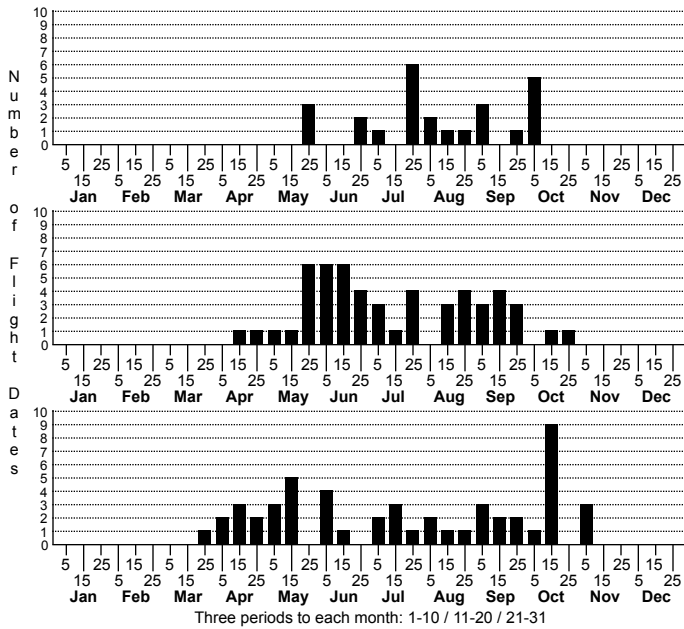

Leucania linda Linda Wainscot Moth

FAMILY: Noctuidae SUBFAMILY: Noctuinae TRIBE: Leucaniini

TAXONOMIC COMMENTS: One of 30 species in this genus that occur in North America north of Mexico (Lafontaine and Schmidt, 2010; Lafontaine and Schmidt, 2015), 16 of which have been recorded in North Carolina. Previously included in Subfamily Hadeninae but moved to the much expanded Noctuinae by Lafontaine and Schmidt. They also included it in Tribe Leucaniini along with Mythimna.

FIELD GUIDE DESCRIPTIONS: Beadle and Leckie (2012)

ONLINE PHOTOS:

TECHNICAL DESCRIPTION, ADULTS: Forbes (1954)

TECHNICAL DESCRIPTION, IMMATURE STAGES:

ID COMMENTS:

DISTRIBUTION: Please refer to the dot map.