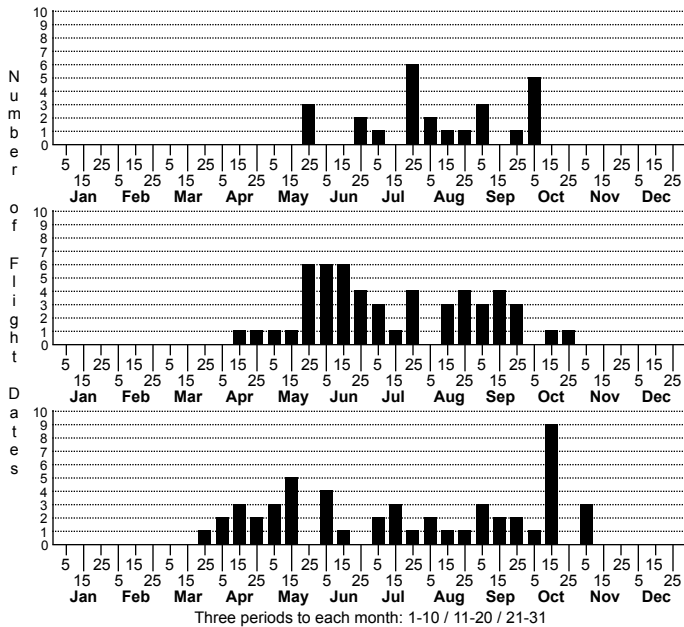

Leucania linda Linda Wainscot Moth

FAMILY: Noctuidae SUBFAMILY: Noctuinae TRIBE: Leucaniini

TAXONOMIC COMMENTS: One of 30 species in this genus that occur in North America north of Mexico (Lafontaine and Schmidt, 2010; Lafontaine and Schmidt, 2015), 16 of which have been recorded in North Carolina. Previously included in Subfamily Hadeninae but moved to the much expanded Noctuinae by Lafontaine and Schmidt. They also included it in Tribe Leucaniini along with Mythimna.

FIELD GUIDE DESCRIPTIONS: Beadle and Leckie (2012)

ONLINE PHOTOS:

TECHNICAL DESCRIPTION, ADULTS: Forbes (1954)

TECHNICAL DESCRIPTION, IMMATURE STAGES:

ID COMMENTS:

DISTRIBUTION: Please refer to the dot map.