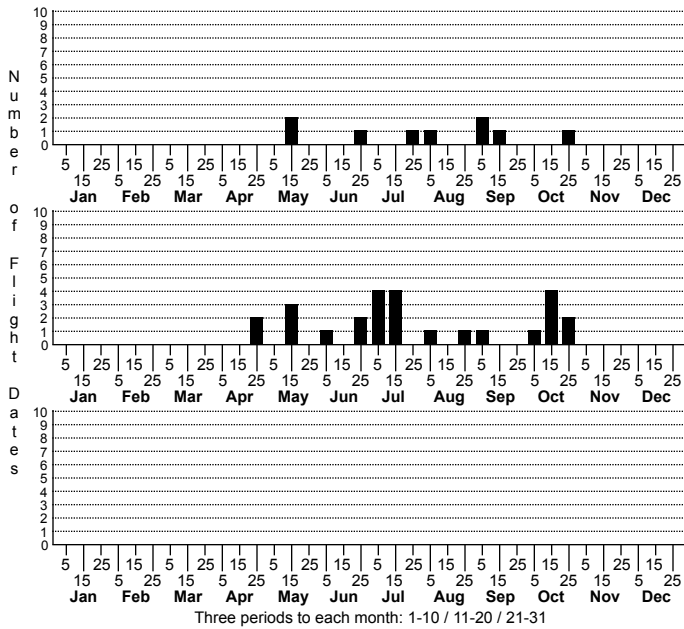

*Leucania multilinea* Many-lined Wainscot Moth

FAMILY: Noctuidae SUBFAMILY: Noctuinae TRIBE: Leucaniini

TAXONOMIC COMMENTS: One of 30 species in this genus that occur in North America north of Mexico (Lafontaine and Schmidt, 2010; Lafontaine and Schmidt, 2015), 16 of which have been recorded in North Carolina. Previously included in Subfamily Hadeninae but moved to the much expanded Noctuinae by Lafontaine and Schmidt. They also included it in Tribe Leucaniini along with Mythimna.

FIELD GUIDE DESCRIPTIONS: Covell (1984); Beadle and Leckie (2012)

ONLINE PHOTOS:

TECHNICAL DESCRIPTION, ADULTS: Forbes (1954)

TECHNICAL DESCRIPTION, IMMATURE STAGES:

ID COMMENTS:

DISTRIBUTION: Please refer to the dot map.