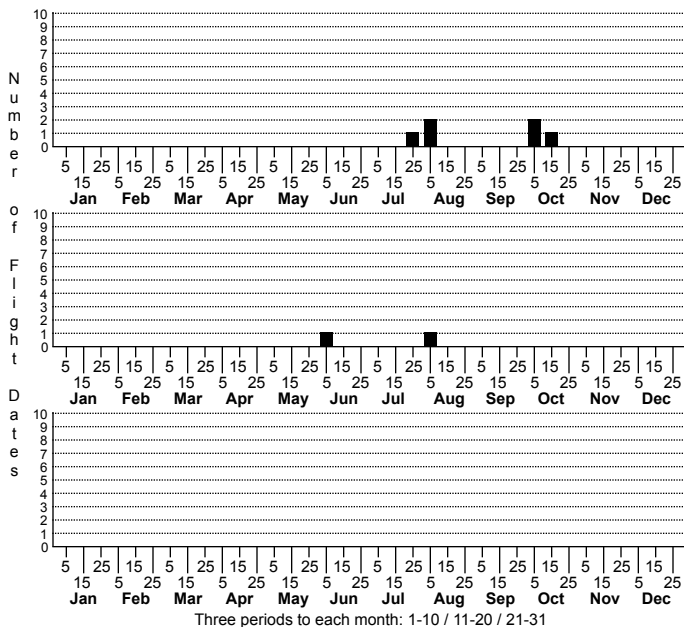

Leucania insueta Heterodox Wainscot

FAMILY: Noctuidae SUBFAMILY: Noctuinae TRIBE: Leucaniini

TAXONOMIC COMMENTS: One of 30 species in this genus that occur in North America north of Mexico (Lafontaine and Schmidt, 2010; Lafontaine and Schmidt, 2015), 16 of which have been recorded in North Carolina. Previously included in Subfamily Hadeninae but moved to the much expanded Noctuinae by Lafontaine and Schmidt. They also included it in Tribe Leucaniini along with Mythimna.

FIELD GUIDE DESCRIPTIONS: Beadle and Leckie (2012)

ONLINE PHOTOS:

TECHNICAL DESCRIPTION, ADULTS: Forbes (1954)

TECHNICAL DESCRIPTION, IMMATURE STAGES:

ID COMMENTS:

DISTRIBUTION: Please refer to the dot map.