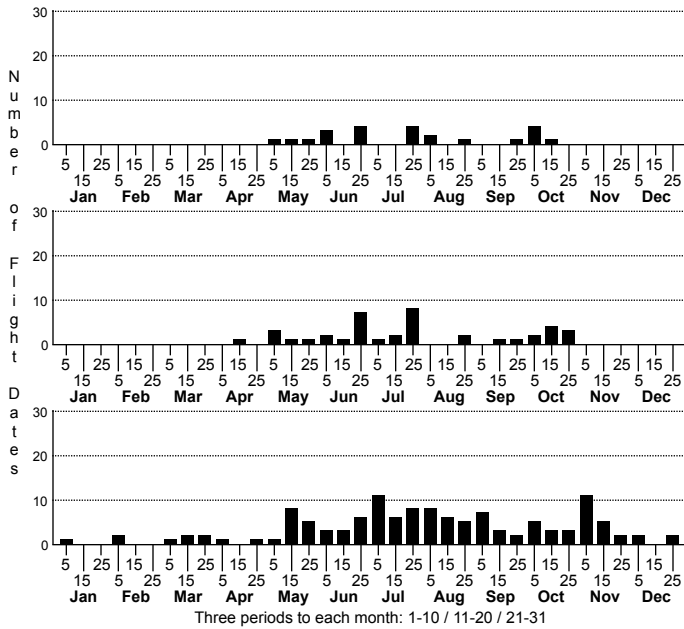

## *Feltia subterranea* Subterranean Dart Moth

FAMILY: Noctuidae SUBFAMILY: Noctuinae TRIBE: Noctuini  
 TAXONOMIC\_COMMENTS:

FIELD GUIDE DESCRIPTIONS: Covell (1984; as *Agrotis subterranea*); Beadle and Leckie (2012)

ONLINE PHOTOS:

TECHNICAL DESCRIPTION, ADULTS:

TECHNICAL DESCRIPTION, IMMATURE STAGES:

ID COMMENTS:

DISTRIBUTION: Please refer to the dot map.

FLIGHT COMMENT: Please refer to the flight charts.

HABITAT:

FOOD: Larvae feed on a wide range of forbs, with some woody plants also listed (Robinson et al., 2010)