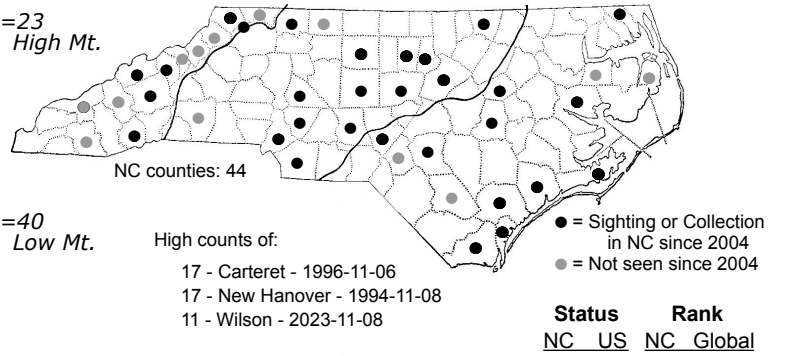

## *Feltia subterranea* Subterranean Dart Moth

FAMILY: Noctuidae SUBFAMILY: Noctuinae TRIBE: Noctuini  
 TAXONOMIC\_COMMENTS:

FIELD GUIDE DESCRIPTIONS: Covell (1984; as *Agrotis subterranea*); Beadle and Leckie (2012)

ONLINE PHOTOS:

TECHNICAL DESCRIPTION, ADULTS:

TECHNICAL DESCRIPTION, IMMATURE STAGES:

ID COMMENTS:

DISTRIBUTION: Please refer to the dot map.

FLIGHT COMMENT: Please refer to the flight charts.

HABITAT:

FOOD: Larvae feed on a wide range of forbs, with some woody plants also listed (Robinson et al., 2010)