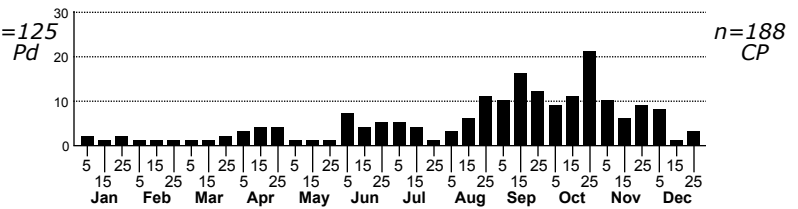

## *Feltia subterranea* Subterranean Dart Moth

FAMILY: Noctuidae SUBFAMILY: Noctuinae TRIBE: Noctuini  
 TAXONOMIC\_COMMENTS:

FIELD GUIDE DESCRIPTIONS: Covell (1984; as *Agrotis subterranea*); Beadle and Leckie (2012)

ONLINE PHOTOS:

TECHNICAL DESCRIPTION, ADULTS:

TECHNICAL DESCRIPTION, IMMATURE STAGES:

ID COMMENTS:

DISTRIBUTION: Please refer to the dot map.

FLIGHT COMMENT: Please refer to the flight charts.

HABITAT:

FOOD: Larvae feed on a wide range of forbs, with some woody plants also listed (Robinson et al., 2010)