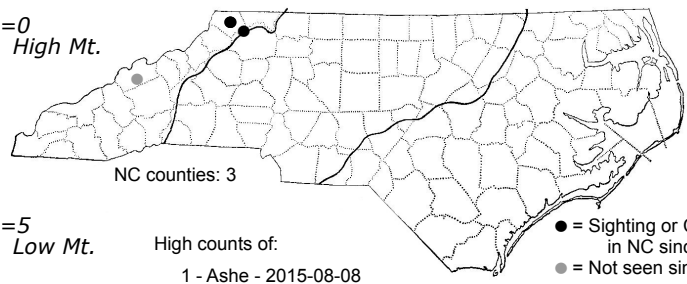

Dichagyris acclivis Inclined Dart

High counts of:
 1 - Ashe - 2015-08-08
 1 - Ashe - 2016-08-09
 1 - Madison - 1974-08-21

● = Sighting or Collection in NC since 2004
 ● = Not seen since 2004

Status	Rank
NC	US
NC	Global

ID COMMENTS:

DISTRIBUTION: Please refer to the dot map.

FLIGHT COMMENT: Please refer to the flight charts.

HABITAT:

FOOD: Reportedly feeds on Switchgrass (<i>Panicum virgatum</i>) (Pogue, 2006).

OBSERVATION_METHODS: