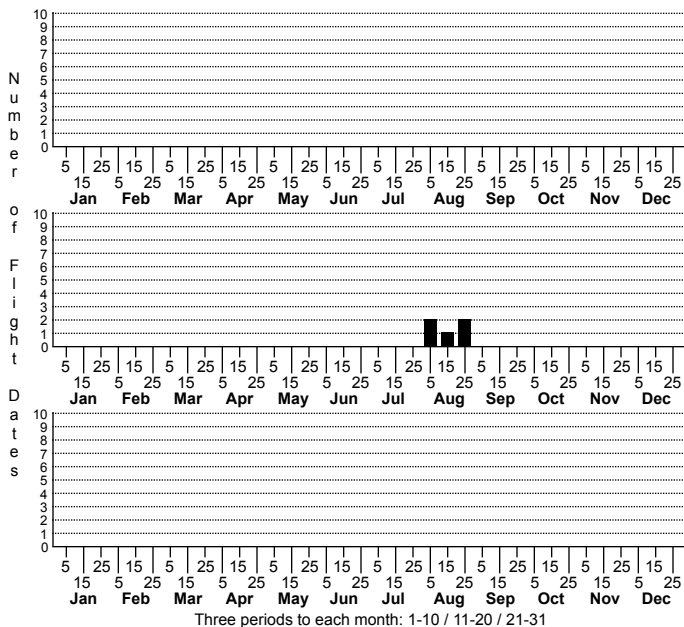

Dichagyris acclivis Inclined Dart

High counts of:
 1 - Ashe - 2015-08-08
 1 - Ashe - 2016-08-09
 1 - Madison - 1974-08-21

● = Sighting or Collection in NC since 2004
 ● = Not seen since 2004

Status	Rank
NC	US
NC	Global

FAMILY: Noctuidae SUBFAMILY: Noctuinae TRIBE: Noctuini
 TAXONOMIC_COMMENTS:

FIELD GUIDE DESCRIPTIONS:
 ONLINE PHOTOS:
 TECHNICAL DESCRIPTION, ADULTS: Lafontaine (2004)
 TECHNICAL DESCRIPTION, IMMATURE STAGES:

ID COMMENTS:

DISTRIBUTION: Please refer to the dot map.

FLIGHT COMMENT: Please refer to the flight charts.

HABITAT:

FOOD: Reportedly feeds on Switchgrass (<i>Panicum virgatum</i>) (Pogue, 2006).

OBSERVATION_METHODS: