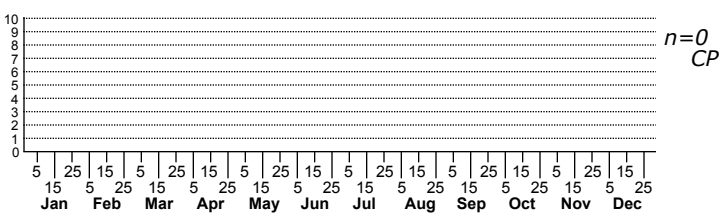

Dichagyris acclivis Inclined Dart

High counts of:
 1 - Ashe - 2015-08-08
 1 - Ashe - 2016-08-09
 1 - Madison - 1974-08-21

● = Sighting or Collection in NC since 2004
 ● = Not seen since 2004

Status	Rank
NC	US
NC	Global