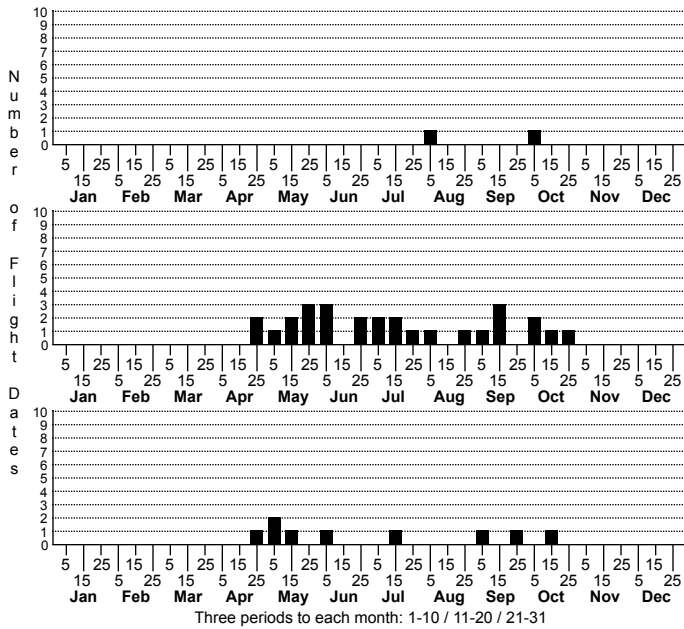

# *Anicla illapsa* Snowy Dart Moth

FAMILY: Noctuidae SUBFAMILY: Noctuinae TRIBE: Noctuini

TAXONOMIC COMMENTS: One of fifteen species in this genus that occur in North American north of Mexico (Lafontaine and Schmidt), six of which have been recorded in North Carolina

FIELD GUIDE DESCRIPTIONS: Covell (1984; as *Euagrotis illapsa*); Beadle and Leckie (2012)

ONLINE PHOTOS:

TECHNICAL DESCRIPTION, ADULTS:

TECHNICAL DESCRIPTION, IMMATURE STAGES:

ID COMMENTS:

DISTRIBUTION: Please refer to the dot map.

FLIGHT COMMENT: Please refer to the flight charts.

HABITAT:

FOOD: Larvae reportedly feed on grasses and sedges (Beadle & Leckie, 2018). We do not have any feeding records in North Carolina.

OBSERVATION\_METHODS: