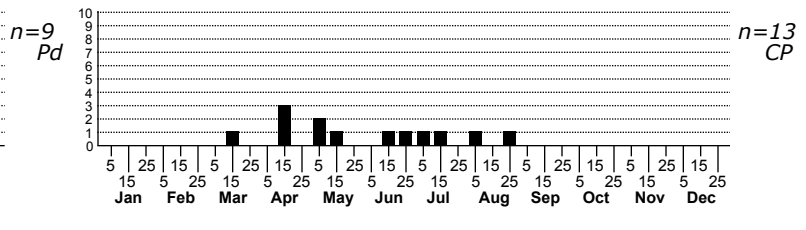

# *Anicla illapsa* Snowy Dart Moth

FAMILY: Noctuidae SUBFAMILY: Noctuinae TRIBE: Noctuini

TAXONOMIC COMMENTS: One of fifteen species in this genus that occur in North American north of Mexico (Lafontaine and Schmidt), six of which have been recorded in North Carolina

FIELD GUIDE DESCRIPTIONS: Covell (1984; as *Euagrotis illapsa*); Beadle and Leckie (2012)

ONLINE PHOTOS:

TECHNICAL DESCRIPTION, ADULTS:

TECHNICAL DESCRIPTION, IMMATURE STAGES:

ID COMMENTS:

DISTRIBUTION: Please refer to the dot map.