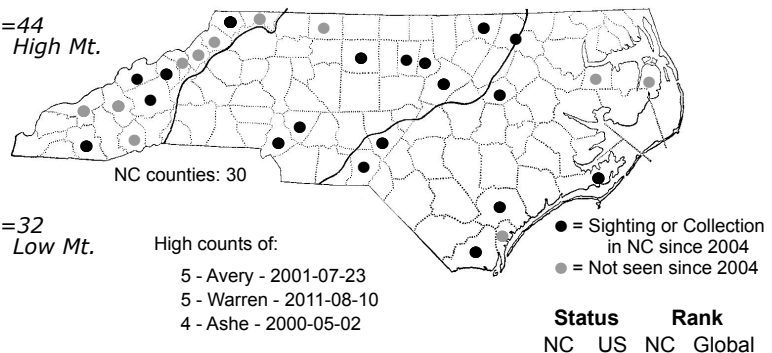

*Peridroma saucia* Variegated Cutworm Moth

FAMILY: Noctuidae SUBFAMILY: Noctuinae TRIBE: Noctuini  
 TAXONOMIC\_COMMENTS:

FIELD GUIDE DESCRIPTIONS: Covell (1984); Beadle and Leckie (2012)

ONLINE PHOTOS:

TECHNICAL DESCRIPTION, ADULTS:

TECHNICAL DESCRIPTION, IMMATURE STAGES:

ID COMMENTS:

DISTRIBUTION: Please refer to the dot map.

FLIGHT COMMENT: Please refer to the flight charts.

HABITAT:

FOOD:

OBSERVATION\_METHODS:

NATURAL HERITAGE PROGRAM RANKS: