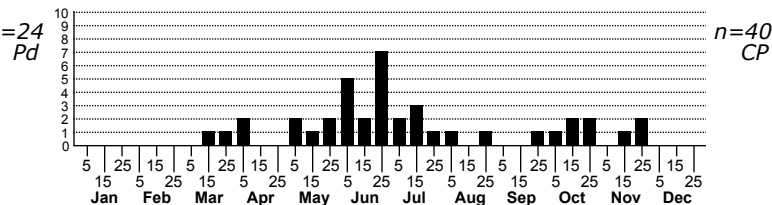

*Peridroma saucia* Variegated Cutworm Moth

FAMILY: Noctuidae SUBFAMILY: Noctuinae TRIBE: Noctuini  
 TAXONOMIC\_COMMENTS:

FIELD GUIDE DESCRIPTIONS: Covell (1984); Beadle and Leckie (2012)

ONLINE PHOTOS:

TECHNICAL DESCRIPTION, ADULTS:

TECHNICAL DESCRIPTION, IMMATURE STAGES:

ID COMMENTS:

DISTRIBUTION: Please refer to the dot map.

FLIGHT COMMENT: Please refer to the flight charts.

HABITAT:

FOOD:

OBSERVATION\_METHODS:

NATURAL HERITAGE PROGRAM RANKS: