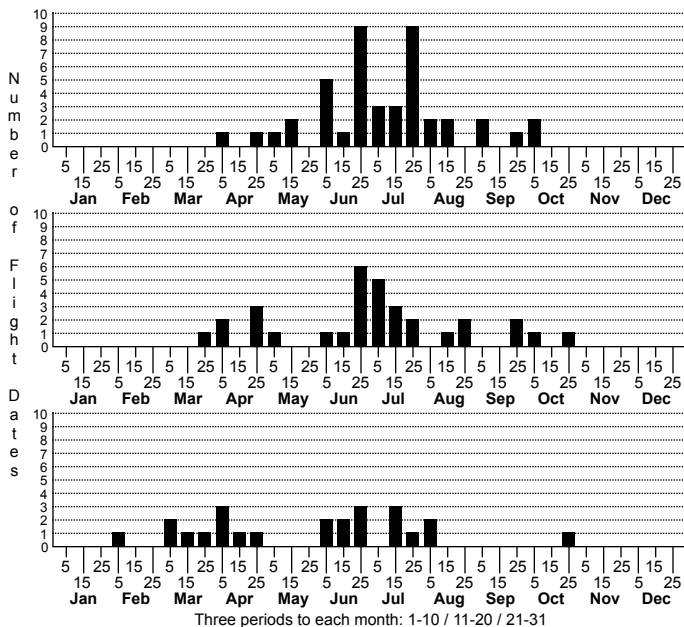

*Peridroma saucia* Variegated Cutworm Moth

FAMILY: Noctuidae SUBFAMILY: Noctuinae TRIBE: Noctuini  
 TAXONOMIC\_COMMENTS:

FIELD GUIDE DESCRIPTIONS: Covell (1984); Beadle and Leckie (2012)

ONLINE PHOTOS:

TECHNICAL DESCRIPTION, ADULTS:

TECHNICAL DESCRIPTION, IMMATURE STAGES:

ID COMMENTS:

DISTRIBUTION: Please refer to the dot map.

FLIGHT COMMENT: Please refer to the flight charts.

HABITAT:

FOOD:

OBSERVATION\_METHODS:

NATURAL HERITAGE PROGRAM RANKS: