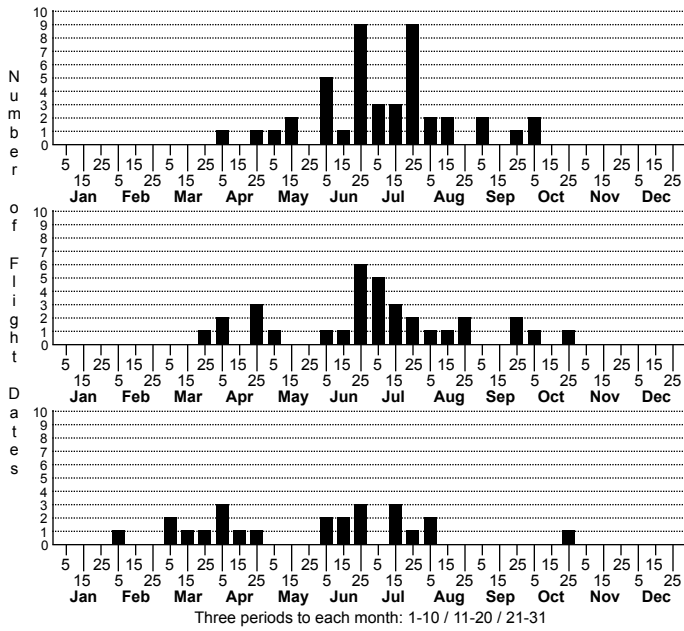

Peridroma saucia Variegated Cutworm Moth

FAMILY: Noctuidae SUBFAMILY: Noctuinae TRIBE: Noctuini
TAXONOMIC_COMMENTS:

FIELD GUIDE DESCRIPTIONS: Covell (1984); Beadle and Leckie (2012)

ONLINE PHOTOS:

TECHNICAL DESCRIPTION, ADULTS:

TECHNICAL DESCRIPTION, IMMATURE STAGES:

ID COMMENTS:

DISTRIBUTION: Please refer to the dot map.

FLIGHT COMMENT: Please refer to the flight charts.

HABITAT:

FOOD:

OBSERVATION_METHODS:

NATURAL HERITAGE PROGRAM RANKS: