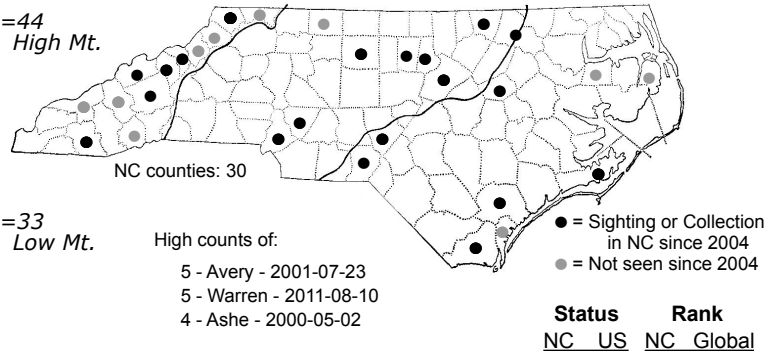

Peridroma saucia Variegated Cutworm Moth

FAMILY: Noctuidae SUBFAMILY: Noctuinae TRIBE: Noctuini
TAXONOMIC_COMMENTS:

FIELD GUIDE DESCRIPTIONS: Covell (1984); Beadle and Leckie (2012)

ONLINE PHOTOS:

TECHNICAL DESCRIPTION, ADULTS:

TECHNICAL DESCRIPTION, IMMATURE STAGES:

ID COMMENTS:

DISTRIBUTION: Please refer to the dot map.

FLIGHT COMMENT: Please refer to the flight charts.

HABITAT:

FOOD:

OBSERVATION_METHODS:

NATURAL HERITAGE PROGRAM RANKS: