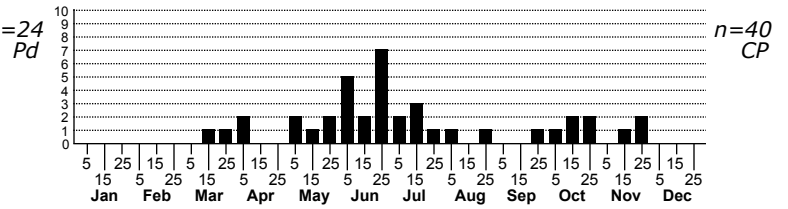

Peridroma saucia Variegated Cutworm Moth

FAMILY: Noctuidae SUBFAMILY: Noctuinae TRIBE: Noctuini
TAXONOMIC_COMMENTS:

FIELD GUIDE DESCRIPTIONS: Covell (1984); Beadle and Leckie (2012)

ONLINE PHOTOS:

TECHNICAL DESCRIPTION, ADULTS:

TECHNICAL DESCRIPTION, IMMATURE STAGES:

ID COMMENTS:

DISTRIBUTION: Please refer to the dot map.

FLIGHT COMMENT: Please refer to the flight charts.

HABITAT:

FOOD:

OBSERVATION_METHODS:

NATURAL HERITAGE PROGRAM RANKS: