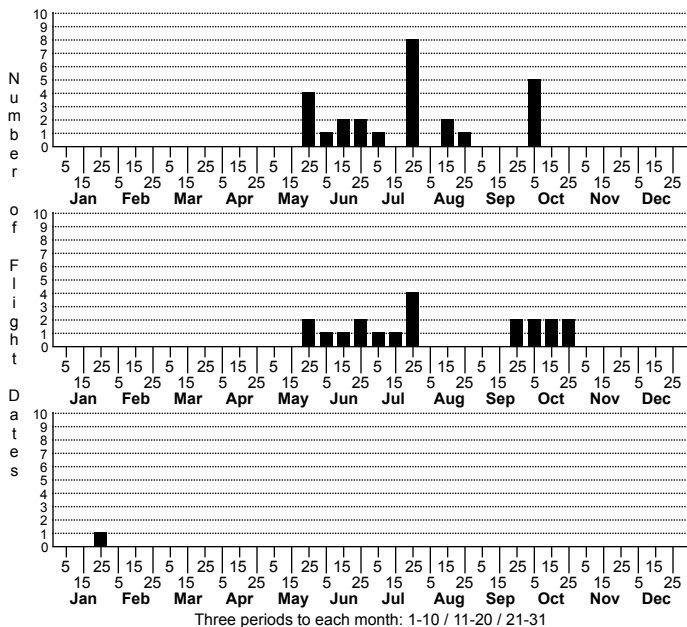

*Spaelotis clandestina* Clandestine Dart Moth

FAMILY: Noctuidae SUBFAMILY: Noctuinae TRIBE: Noctuini  
 TAXONOMIC\_COMMENTS:

FIELD GUIDE DESCRIPTIONS: Covell (1984); Beadle and Leckie (2012)

ONLINE PHOTOS:

TECHNICAL DESCRIPTION, ADULTS:

TECHNICAL DESCRIPTION, IMMATURE STAGES:

ID COMMENTS:

DISTRIBUTION: Please refer to the dot map.

FLIGHT COMMENT: Please refer to the flight charts.

HABITAT: Fields, forest edges, and other mainly open areas (Wagner et al., 2011)