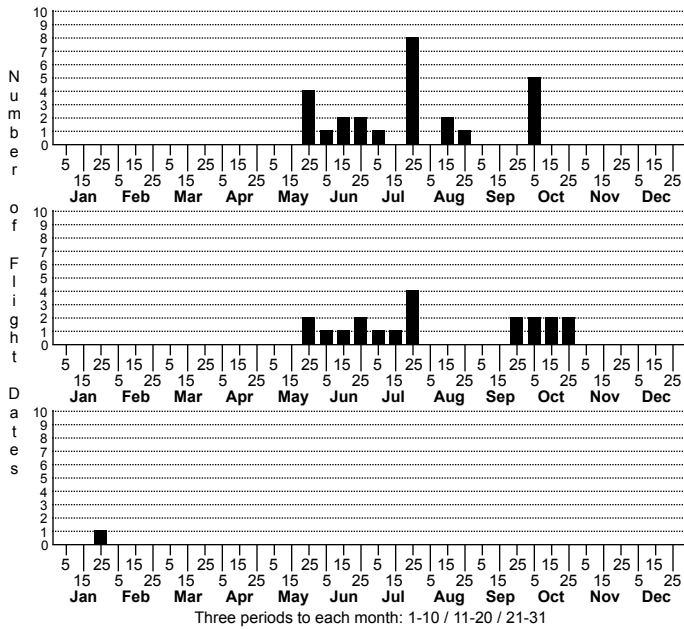

Spaelotis clandestina Clandestine Dart Moth

FAMILY: Noctuidae SUBFAMILY: Noctuinae TRIBE: Noctuini
 TAXONOMIC_COMMENTS:

FIELD GUIDE DESCRIPTIONS: Covell (1984); Beadle and Leckie (2012)

ONLINE PHOTOS:

TECHNICAL DESCRIPTION, ADULTS:

TECHNICAL DESCRIPTION, IMMATURE STAGES:

ID COMMENTS:

DISTRIBUTION: Please refer to the dot map.

FLIGHT COMMENT: Please refer to the flight charts.

HABITAT: Fields, forest edges, and other mainly open areas (Wagner et al., 2011)