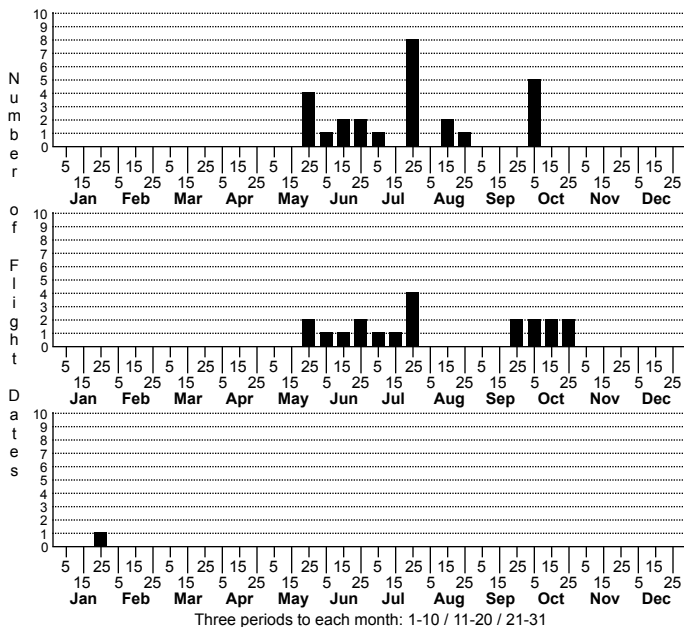

*Spaelotis clandestina* Clandestine Dart Moth

FAMILY: Noctuidae SUBFAMILY: Noctuinae TRIBE: Noctuini  
 TAXONOMIC\_COMMENTS:

FIELD GUIDE DESCRIPTIONS: Covell (1984); Beadle and Leckie (2012)

ONLINE PHOTOS:

TECHNICAL DESCRIPTION, ADULTS:

TECHNICAL DESCRIPTION, IMMATURE STAGES:

ID COMMENTS:

DISTRIBUTION: Please refer to the dot map.

FLIGHT COMMENT: Please refer to the flight charts.

HABITAT: Fields, forest edges, and other mainly open areas (Wagner et al., 2011)