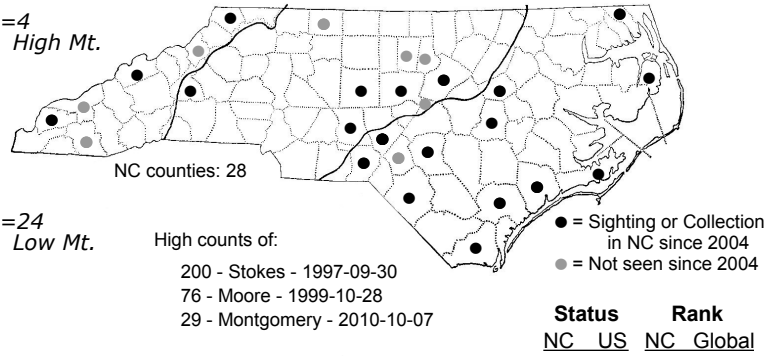

Xestia dilucida Dull Reddish Dart Moth

FAMILY: Noctuidae SUBFAMILY: Noctuinae TRIBE: Noctuini
 TAXONOMIC_COMMENTS:

FIELD GUIDE DESCRIPTIONS: Covell (1984; as *Anomogyna dilucida*); Beadle and Leckie (2012)

ONLINE PHOTOS:

TECHNICAL DESCRIPTION, ADULTS:

TECHNICAL DESCRIPTION, IMMATURE STAGES:

ID COMMENTS:

DISTRIBUTION: Please refer to the dot map.

FLIGHT COMMENT: Please refer to the flight charts.

HABITAT: Most of our records come from dry, rocky or sandy habitats but there are at least a few from low-lying flatwoods.