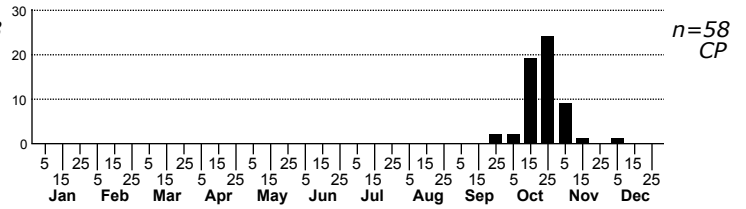

Xestia dilucida Dull Reddish Dart Moth

FAMILY: Noctuidae SUBFAMILY: Noctuinae TRIBE: Noctuini
 TAXONOMIC_COMMENTS:

FIELD GUIDE DESCRIPTIONS: Covell (1984; as *Anomogyna dilucida*); Beadle and Leckie (2012)

ONLINE PHOTOS:

TECHNICAL DESCRIPTION, ADULTS:

TECHNICAL DESCRIPTION, IMMATURE STAGES:

ID COMMENTS:

DISTRIBUTION: Please refer to the dot map.

FLIGHT COMMENT: Please refer to the flight charts.

HABITAT: Most of our records come from dry, rocky or sandy habitats but there are at least a few from low-lying flatwoods.