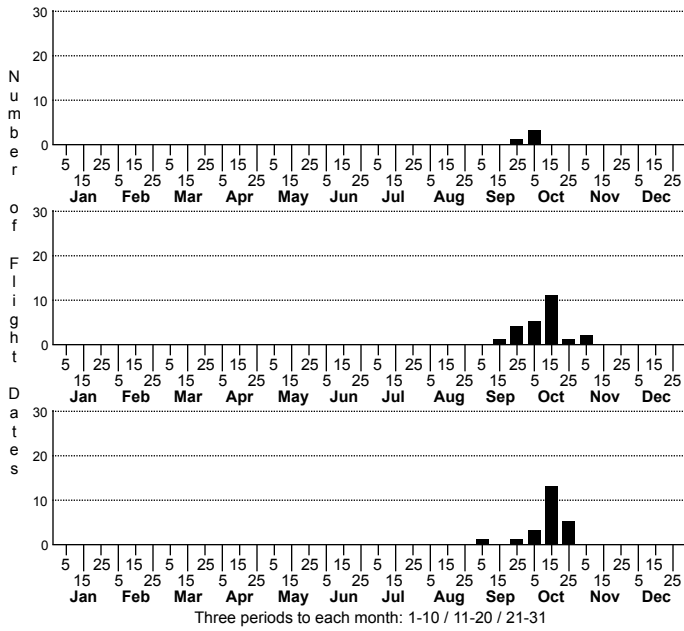

Xestia dilucida Dull Reddish Dart Moth

FAMILY: Noctuidae SUBFAMILY: Noctuinae TRIBE: Noctuini
 TAXONOMIC_COMMENTS:

FIELD GUIDE DESCRIPTIONS: Covell (1984; as *Anomogyna dilucida*); Beadle and Leckie (2012)

ONLINE PHOTOS:

TECHNICAL DESCRIPTION, ADULTS:

TECHNICAL DESCRIPTION, IMMATURE STAGES:

ID COMMENTS:

DISTRIBUTION: Please refer to the dot map.

FLIGHT COMMENT: Please refer to the flight charts.

HABITAT: Most of our records come from dry, rocky or sandy habitats but there are at least a few from low-lying flatwoods.