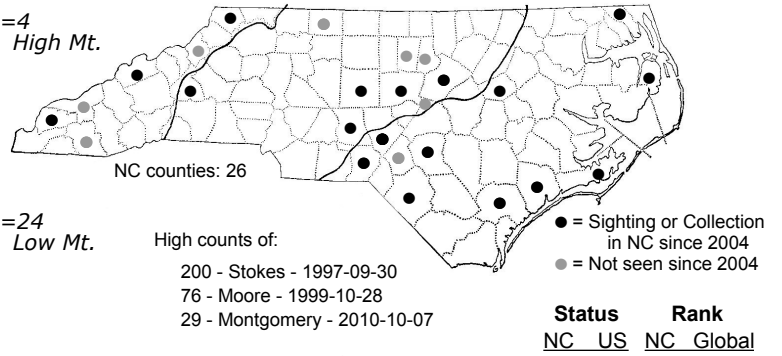

Xestia dilucida Dull Reddish Dart Moth

FAMILY: Noctuidae SUBFAMILY: Noctuinae TRIBE: Noctuini
 TAXONOMIC_COMMENTS:

FIELD GUIDE DESCRIPTIONS: Covell (1984; as *Anomogyna dilucida*); Beadle and Leckie (2012)

ONLINE PHOTOS:

TECHNICAL DESCRIPTION, ADULTS:

TECHNICAL DESCRIPTION, IMMATURE STAGES:

ID COMMENTS:

DISTRIBUTION: Please refer to the dot map.

FLIGHT COMMENT: Please refer to the flight charts.

HABITAT: Most of our records come from dry, rocky or sandy habitats but there are at least a few from low-lying flatwoods.