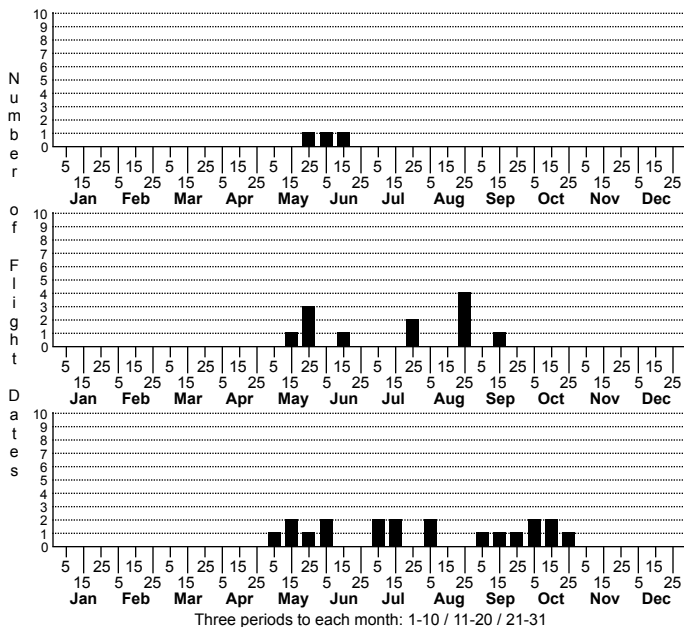

Xestia dolosa complex No common name

FAMILY: Noctuidae SUBFAMILY: Noctuinae TRIBE: Noctuini
 TAXONOMIC_COMMENTS:

FIELD GUIDE DESCRIPTIONS:
 ONLINE PHOTOS:
 TECHNICAL DESCRIPTION, ADULTS:
 TECHNICAL DESCRIPTION, IMMATURE STAGES: