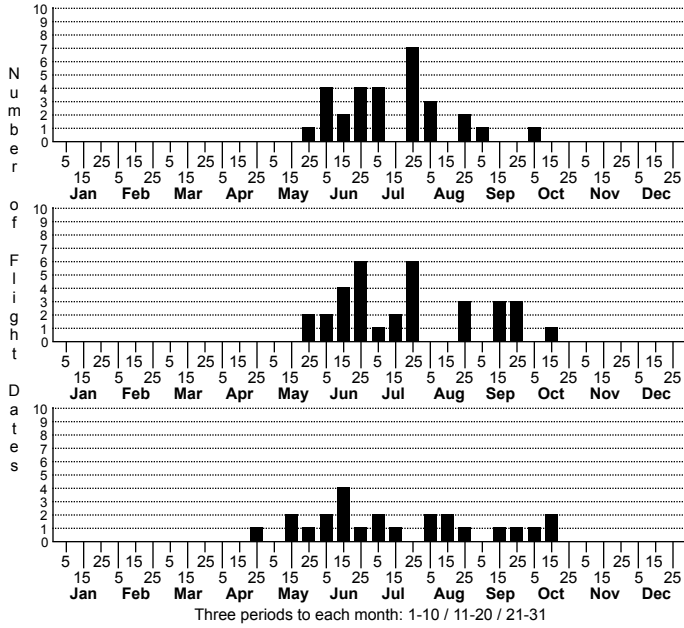

Noctua pronuba Large Yellow Underwing

FAMILY: Noctuidae SUBFAMILY: Noctuinae TRIBE: Noctuini
 TAXONOMIC_COMMENTS:

FIELD GUIDE DESCRIPTIONS: Beadle and Leckie (2012)

ONLINE PHOTOS:

TECHNICAL DESCRIPTION, ADULTS:

TECHNICAL DESCRIPTION, IMMATURE STAGES:

ID COMMENTS:

DISTRIBUTION: Please refer to the dot map.

FLIGHT COMMENT: Please refer to the flight charts.

HABITAT:

FOOD:

OBSERVATION_METHODS:

NATURAL HERITAGE PROGRAM RANKS: