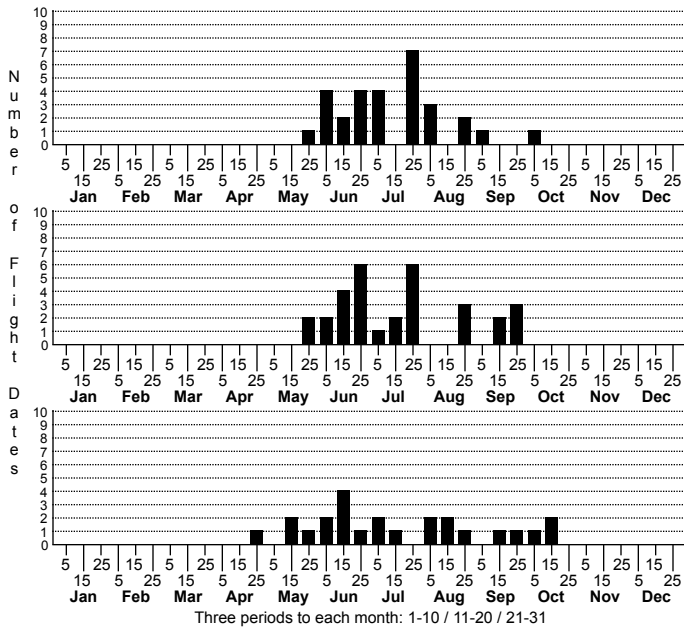

Noctua pronuba Large Yellow Underwing

FAMILY: Noctuidae SUBFAMILY: Noctuinae TRIBE: Noctuini
 TAXONOMIC_COMMENTS:

FIELD GUIDE DESCRIPTIONS: Beadle and Leckie (2012)

ONLINE PHOTOS:

TECHNICAL DESCRIPTION, ADULTS:

TECHNICAL DESCRIPTION, IMMATURE STAGES:

ID COMMENTS:

DISTRIBUTION: Please refer to the dot map.

FLIGHT COMMENT: Please refer to the flight charts.

HABITAT:

FOOD:

OBSERVATION_METHODS:

NATURAL HERITAGE PROGRAM RANKS: