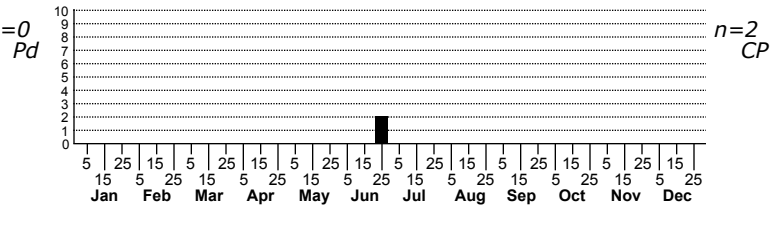

Schinia lucens Leadplant Flower Moth

FAMILY: Noctuidae SUBFAMILY: Heliiothinae TRIBE:

TAXONOMIC COMMENTS: One of 126 species in this genus that occur in North America (Lafontaine and Schmidt, 2010, 2011), the majority of which occur in the West; 25 have been recorded in North Carolina.

FIELD GUIDE DESCRIPTIONS: Covell (1984)

ONLINE PHOTOS:

TECHNICAL DESCRIPTION, ADULTS:

TECHNICAL DESCRIPTION, IMMATURE STAGES:

ID COMMENTS:

DISTRIBUTION: Please refer to the dot map.

FLIGHT COMMENT: Please refer to the flight charts.