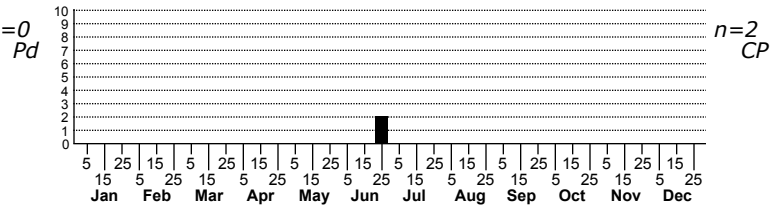

Schinia lucens Leadplant Flower Moth

FAMILY: Noctuidae SUBFAMILY: Heliiothinae TRIBE:

TAXONOMIC COMMENTS: One of 126 species in this genus that occur in North America (Lafontaine and Schmidt, 2010, 2011), the majority of which occur in the West; 25 have been recorded in North Carolina.

FIELD GUIDE DESCRIPTIONS: Covell (1984)

ONLINE PHOTOS:

TECHNICAL DESCRIPTION, ADULTS:

TECHNICAL DESCRIPTION, IMMATURE STAGES:

ID COMMENTS:

DISTRIBUTION: Please refer to the dot map.

FLIGHT COMMENT: Please refer to the flight charts.