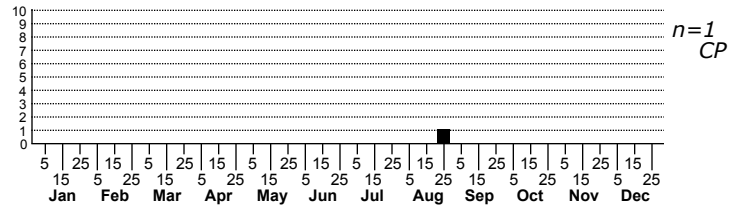

Glyphidocera unidentified species No common name

High counts of:
 1 - Pender - 2017-08-29
 1 - Buncombe - 2019-05-29
 1 - Guilford - 2020-09-07

● = Sighting or Collection in NC since 2003

Status	Rank
NC	US
NC	Global