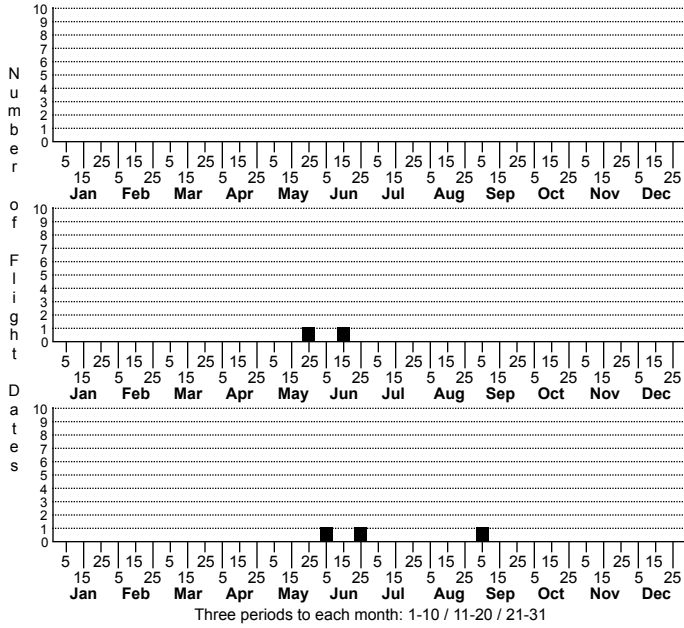

Glyphidocera unidentified species No common name

High counts of:
 1 - Pender - 2017-08-29
 1 - Buncombe - 2019-05-29
 1 - Guilford - 2020-09-07

Status		Rank	
NC	US	NC	Global

FAMILY: Glyphidoceridae SUBFAMILY: [Glyphidocerinae] TRIBE: [Glyphidocerini]
 TAXONOMIC_COMMENTS:

FIELD GUIDE DESCRIPTIONS:
 ONLINE PHOTOS:
 TECHNICAL DESCRIPTION, ADULTS:
 TECHNICAL DESCRIPTION, IMMATURE STAGES:

ID COMMENTS:

DISTRIBUTION: Please refer to the dot map.

FLIGHT COMMENT: Please refer to the flight charts.