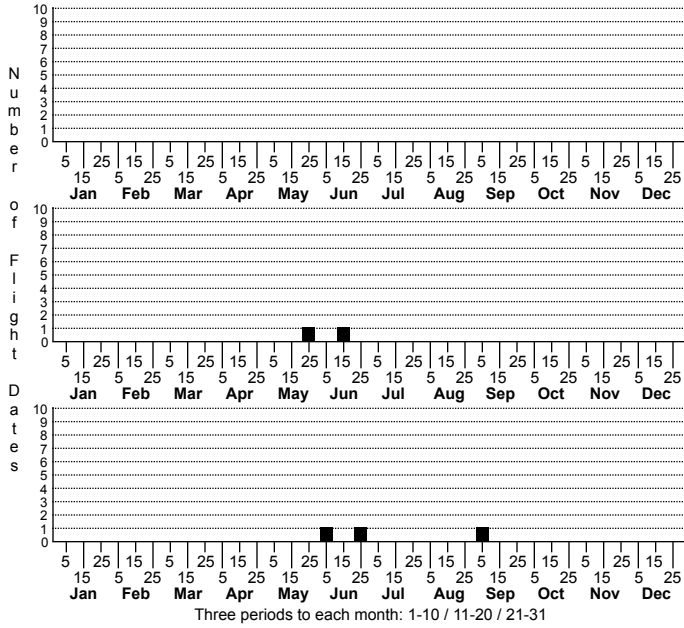

Glyphidocera unidentified species No common name

High counts of:
 1 - Pender - 2017-08-29
 1 - Buncombe - 2019-05-29
 1 - Guilford - 2020-09-07

Status	Rank
NC	US
NC	Global

FAMILY: Glyphidoceridae SUBFAMILY: [Glyphidocerinae] TRIBE: [Glyphidocerini]
 TAXONOMIC_COMMENTS:

FIELD GUIDE DESCRIPTIONS:
 ONLINE PHOTOS:
 TECHNICAL DESCRIPTION, ADULTS:
 TECHNICAL DESCRIPTION, IMMATURE STAGES:

ID COMMENTS:

DISTRIBUTION: Please refer to the dot map.

FLIGHT COMMENT: Please refer to the flight charts.