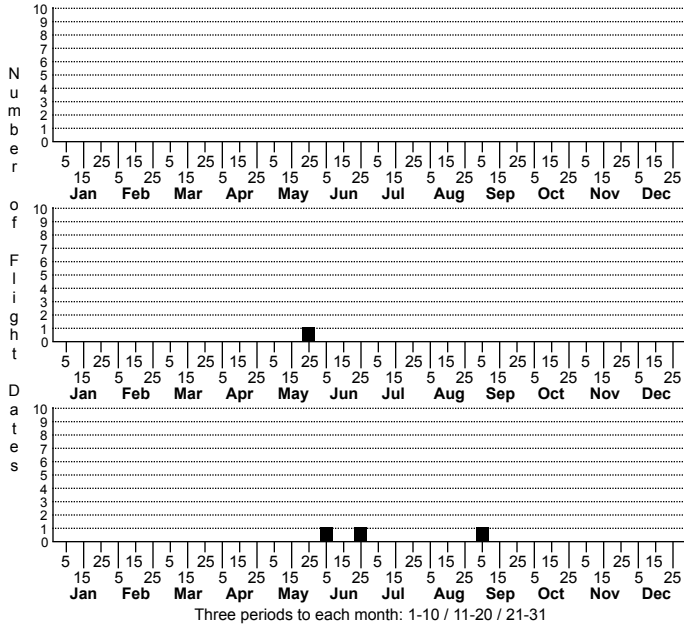

Glyphidocera unidentified species No common name

High counts of:
 1 - Pender - 2017-08-29
 1 - Buncombe - 2019-05-29
 1 - Guilford - 2020-09-07

● = Sighting or Collection in NC since 2003

Status	Rank
NC	US
NC	Global

FAMILY: Glyphidoceridae SUBFAMILY: [Glyphidocerinae] TRIBE: [Glyphidocerini]
 TAXONOMIC_COMMENTS:

FIELD GUIDE DESCRIPTIONS:
 ONLINE PHOTOS:
 TECHNICAL DESCRIPTION, ADULTS:
 TECHNICAL DESCRIPTION, IMMATURE STAGES: