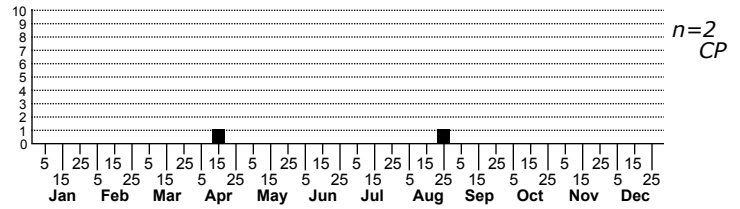

Glyphidocera unidentified species No common name

High counts of:
 1 - Pender - 2017-08-29
 1 - Buncombe - 2019-05-29
 1 - Guilford - 2020-09-07

Status		Rank	
NC	US	NC	Global

FAMILY: Glyphidoceridae SUBFAMILY: [Glyphidocerinae] TRIBE: [Glyphidocerini]
 TAXONOMIC_COMMENTS:

FIELD GUIDE DESCRIPTIONS:
 ONLINE PHOTOS:
 TECHNICAL DESCRIPTION, ADULTS:
 TECHNICAL DESCRIPTION, IMMATURE STAGES:

ID COMMENTS:

DISTRIBUTION: Please refer to the dot map.

FLIGHT COMMENT: Please refer to the flight charts.