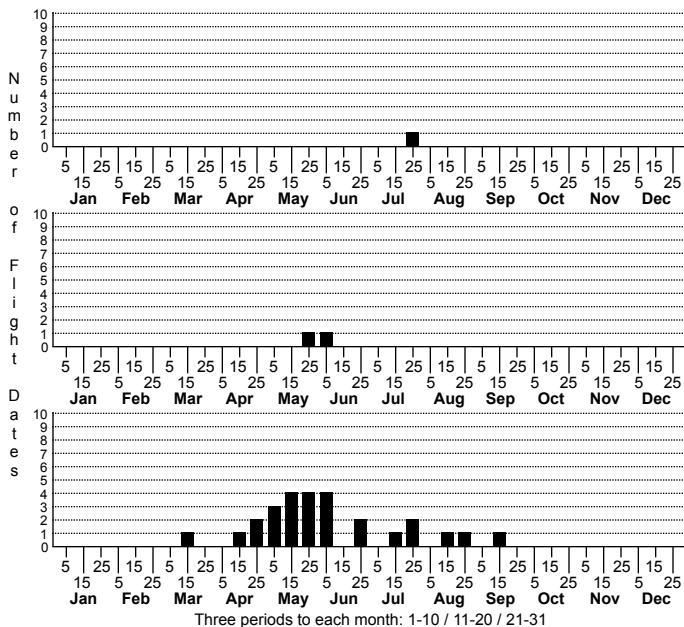

*Coptotriche unidentified species* No common name

FAMILY: Tischeriidae SUBFAMILY: [Tischeriinae] TRIBE: [Tischeriini]  
 TAXONOMIC\_COMMENTS:

FIELD GUIDE DESCRIPTIONS:  
 ONLINE PHOTOS:  
 TECHNICAL DESCRIPTION, ADULTS:  
 TECHNICAL DESCRIPTION, IMMATURE STAGES: