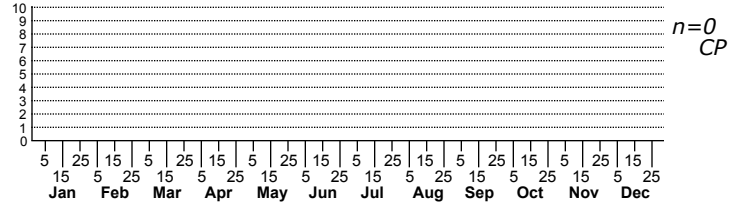

*Stilbosis unidentified species* No common name

High counts of:  
 10 - Richmond - 2022-08-28  
 5 - Richmond - 2022-08-28  
 5 - Richmond - 2022-08-28

● = Sighting or Collection in NC since 2004

Status	Rank
NC	US
NC	Global