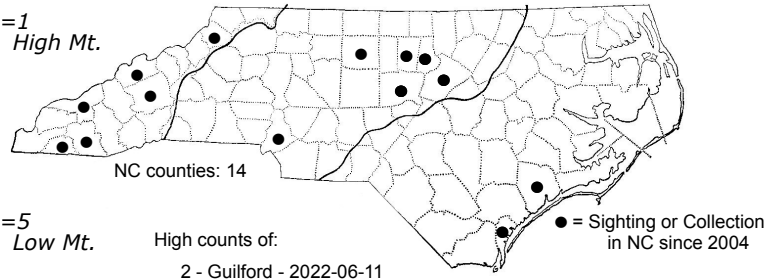

Perimede unidentified species No common name

High counts of:
 2 - Guilford - 2022-06-11
 2 - Orange - 2022-07-24
 2 - Watauga - 2022-08-09

Status	Rank
NC	US
NC	Global

FAMILY: Cosmopterigidae SUBFAMILY: Chrysopeliinae TRIBE: [Chrysopeliini]
 TAXONOMIC_COMMENTS: