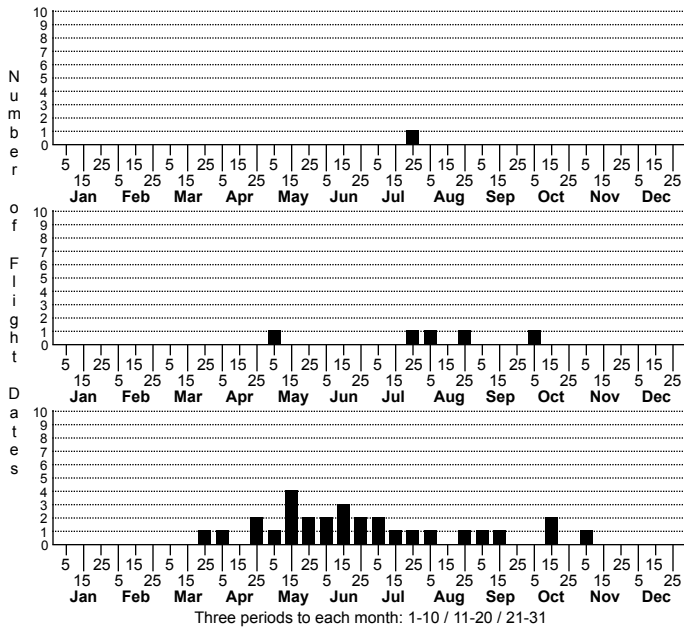

Perimede unidentified species No common name

High counts of:
 2 - Guilford - 2022-06-11
 2 - Orange - 2022-07-24
 2 - Watauga - 2022-08-09

Status	Rank
NC	US
NC	Global

FAMILY: Cosmopterigidae SUBFAMILY: Chrysopeliinae TRIBE: [Chrysopeliini]
 TAXONOMIC_COMMENTS:

FIELD GUIDE DESCRIPTIONS:
 ONLINE PHOTOS:
 TECHNICAL DESCRIPTION, ADULTS:
 TECHNICAL DESCRIPTION, IMMATURE STAGES:

ID COMMENTS:

DISTRIBUTION: Please refer to the dot map.

FLIGHT COMMENT: Please refer to the flight charts.