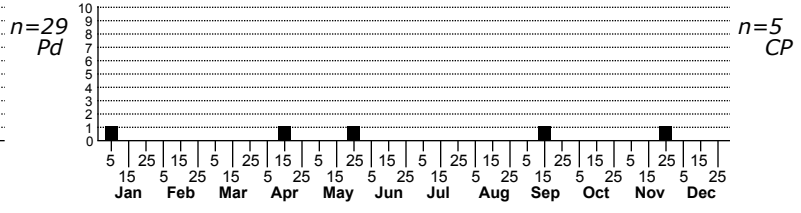

Perimede unidentified species No common name

High counts of:
 2 - Guilford - 2022-06-11
 2 - Orange - 2022-07-24
 2 - Watauga - 2022-08-09

Status	Rank
NC	US
NC	Global

FAMILY: Cosmopterigidae SUBFAMILY: Chrysopeliinae TRIBE: [Chrysopeliini]
 TAXONOMIC_COMMENTS:

FIELD GUIDE DESCRIPTIONS:
 ONLINE PHOTOS:
 TECHNICAL DESCRIPTION, ADULTS:
 TECHNICAL DESCRIPTION, IMMATURE STAGES:

ID COMMENTS:

DISTRIBUTION: Please refer to the dot map.

FLIGHT COMMENT: Please refer to the flight charts.