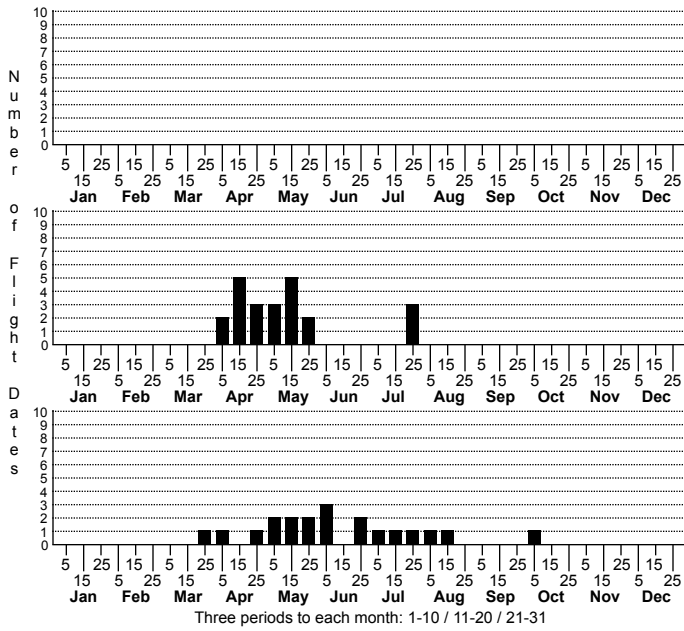

Pseudotelphusa quercinigracella No common name

High counts of:
 3 - Guilford - 2021-05-19
 3 - Wake - 2022-04-02
 3 - Buncombe - 2022-05-12

| Status | Rank |
|--------|--------|
| NC | US |
| NC | Global |

FAMILY: Gelechiidae SUBFAMILY: Gelechiinae TRIBE: Gelechiini
 TAXONOMIC_COMMENTS:

FIELD GUIDE DESCRIPTIONS:
 ONLINE PHOTOS:
 TECHNICAL DESCRIPTION, ADULTS:
 TECHNICAL DESCRIPTION, IMMATURE STAGES:

ID COMMENTS: