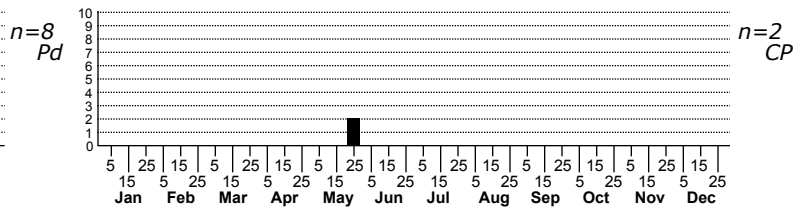

Pseudotelphusa unidentified species No common name

High counts of:
 2 - Orange - 2023-04-29
 1 - Buncombe - 2019-04-07
 1 - Buncombe - 2019-05-21

Status	Rank
NC	US
NC	Global

FAMILY: Gelechiidae SUBFAMILY: Gelechiinae TRIBE: Gelechiini
 TAXONOMIC_COMMENTS:

FIELD GUIDE DESCRIPTIONS:
 ONLINE PHOTOS:
 TECHNICAL DESCRIPTION, ADULTS:
 TECHNICAL DESCRIPTION, IMMATURE STAGES:

ID COMMENTS:

DISTRIBUTION: Please refer to the dot map.

FLIGHT COMMENT: Please refer to the flight charts.