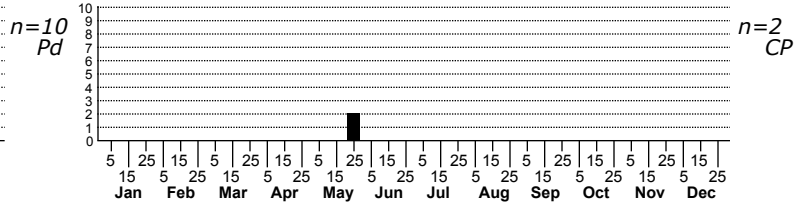

Pseudotelphusa unidentified species No common name

High counts of:
 2 - Orange - 2023-04-29
 1 - Buncombe - 2019-04-07
 1 - Buncombe - 2019-05-21

Status	Rank
NC	US
NC	Global

FAMILY: Gelechiidae SUBFAMILY: Gelechiinae TRIBE: Gelechiini
 TAXONOMIC_COMMENTS:

FIELD GUIDE DESCRIPTIONS:
 ONLINE PHOTOS:
 TECHNICAL DESCRIPTION, ADULTS:
 TECHNICAL DESCRIPTION, IMMATURE STAGES:

ID COMMENTS:

DISTRIBUTION: Please refer to the dot map.
 FLIGHT COMMENT: Please refer to the flight charts.