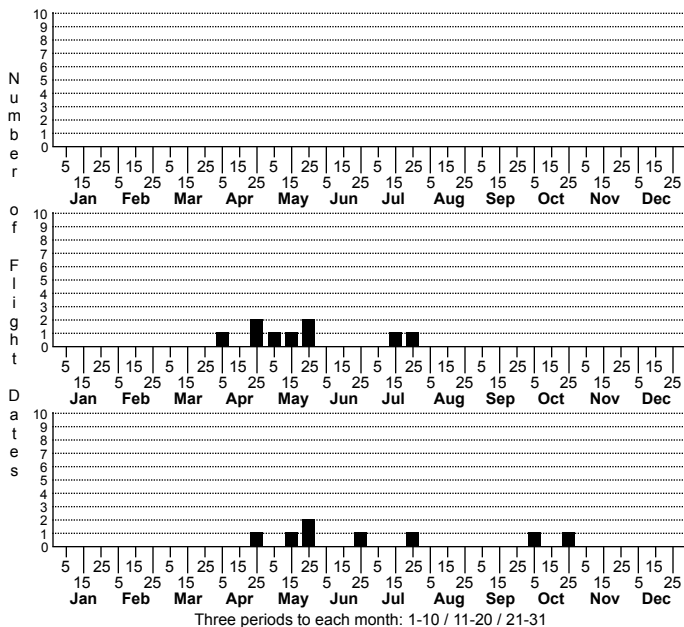

Pseudotelphusa unidentified species No common name

High counts of:
 2 - Orange - 2023-04-29
 1 - Buncombe - 2019-04-07
 1 - Buncombe - 2019-05-21

Status	Rank
NC	US
NC	Global

FAMILY: Gelechiidae SUBFAMILY: Gelechiinae TRIBE: Gelechiini
 TAXONOMIC_COMMENTS:

FIELD GUIDE DESCRIPTIONS:
 ONLINE PHOTOS:
 TECHNICAL DESCRIPTION, ADULTS:
 TECHNICAL DESCRIPTION, IMMATURE STAGES:

ID COMMENTS:

DISTRIBUTION: Please refer to the dot map.

FLIGHT COMMENT: Please refer to the flight charts.