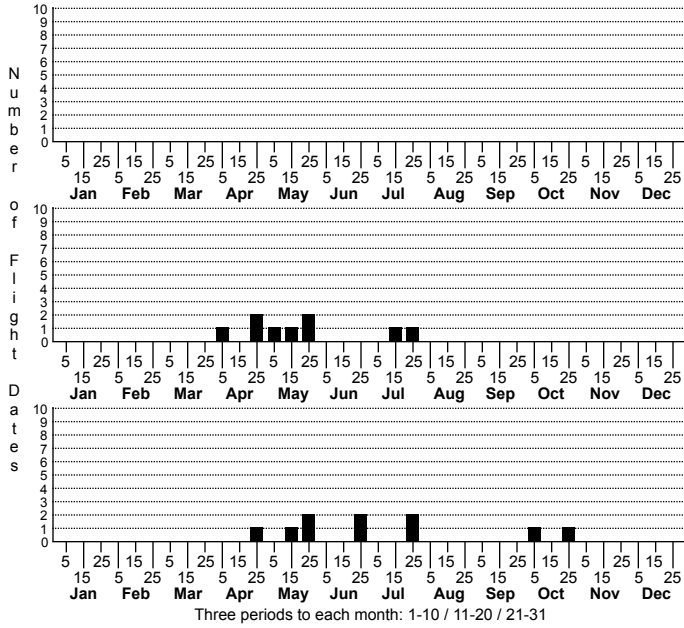

Pseudotelphusa unidentified species No common name

High counts of:
 2 - Orange - 2023-04-29
 1 - Buncombe - 2019-04-07
 1 - Buncombe - 2019-05-21

Status	Rank
NC	US
NC	Global

FAMILY: Gelechiidae SUBFAMILY: Gelechiinae TRIBE: Gelechiini
 TAXONOMIC_COMMENTS:

FIELD GUIDE DESCRIPTIONS:
 ONLINE PHOTOS:
 TECHNICAL DESCRIPTION, ADULTS:
 TECHNICAL DESCRIPTION, IMMATURE STAGES:

ID COMMENTS:

DISTRIBUTION: Please refer to the dot map.
 FLIGHT COMMENT: Please refer to the flight charts.