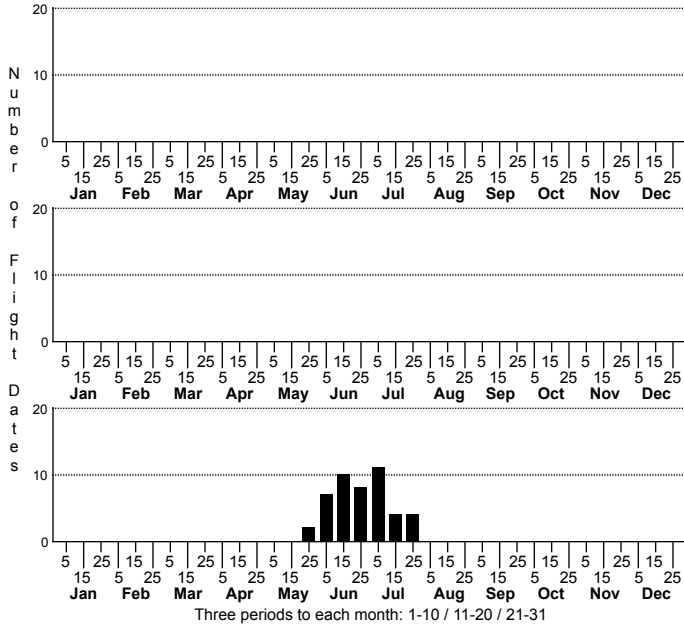

# *Anacampsis coverdalella* Coverdale's Anacampsis Moth

High counts of:  
 5 - Chatham - 2023-07-26  
 2 - Onslow - 2019-06-06  
 2 - Durham - 2022-06-05

Status	Rank
<u>NC</u>	<u>US</u>
<u>NC</u>	<u>Global</u>