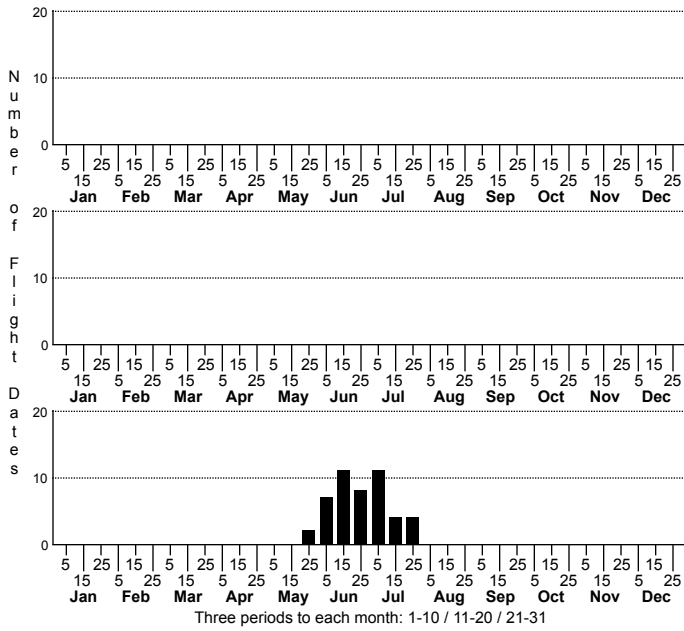

Anacampsis coverdalella Coverdale's Anacampsis

High counts of:
 5 - Chatham - 2023-07-26
 2 - Onslow - 2019-06-06
 2 - Durham - 2022-06-05

Status	Rank
NC	US
NC	Global

FAMILY: Gelechiidae SUBFAMILY: Gelechiinae TRIBE: Anacampsiini
 TAXONOMIC_COMMENTS:

FIELD GUIDE DESCRIPTIONS:

ONLINE PHOTOS:

TECHNICAL DESCRIPTION, ADULTS:

TECHNICAL DESCRIPTION, IMMATURE STAGES:

ID COMMENTS:

DISTRIBUTION: Please refer to the dot map.

FLIGHT COMMENT: Please refer to the flight charts.