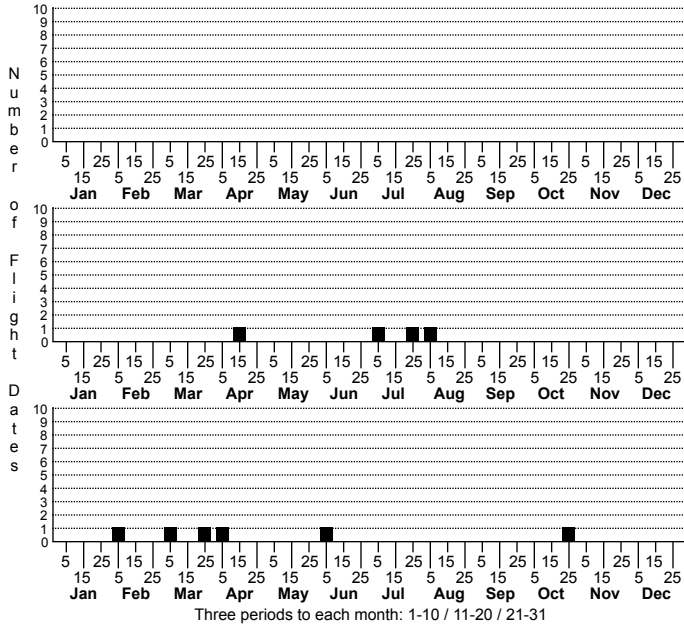

Dichomeris georgiella Georgia Dichomeris

High counts of:
 3 - Chatham - 2025-03-28
 1 - Warren - 2015-03-10
 1 - Madison - 2022-07-10

Status	Rank
NC	US
NC	Global

FAMILY: Gelechiidae SUBFAMILY: Dichomeridinae TRIBE:
 TAXONOMIC_COMMENTS:

FIELD GUIDE DESCRIPTIONS:
 ONLINE PHOTOS:
 TECHNICAL DESCRIPTION, ADULTS: Hodges (1986)
 TECHNICAL DESCRIPTION, IMMATURE STAGES:

ID COMMENTS:

DISTRIBUTION: Please refer to the dot map.

FLIGHT COMMENT: Please refer to the flight charts.

HABITAT:

FOOD: Larvae reportedly feed on oaks, including Red Oak (*Quercus rubra*) (Forbes, 1923; Godfrey et al., 1987).

OBSERVATION_METHODS:

NATURAL HERITAGE PROGRAM RANKS:

STATE PROTECTION:

COMMENTS: