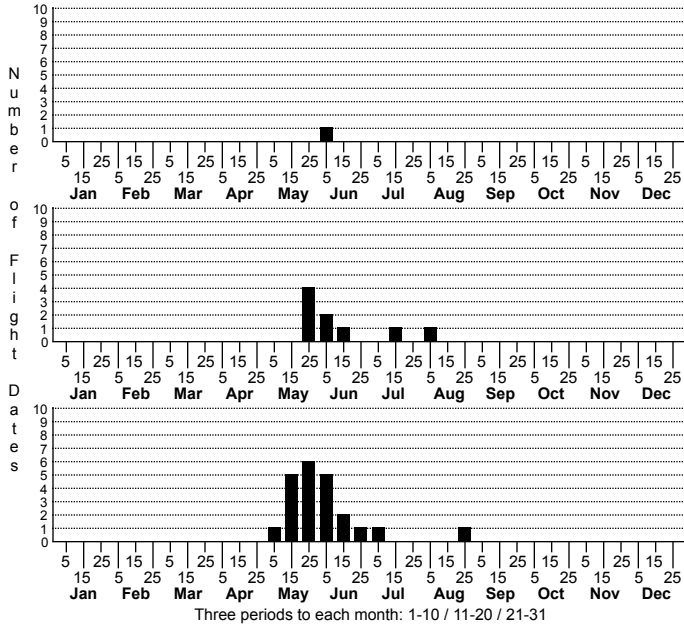

*Dichomeris punctidiscellus* Spotted Dichomeris Moth

High counts of:  
 2 - Orange - 2023-06-03  
 1 - Haywood - 2002-06-10  
 1 - Durham - 2015-05-13

Status	Rank
NC	US
NC	Global

FAMILY: Gelechiidae SUBFAMILY: Dichomeridinae TRIBE: [Dichomeridini]  
 TAXONOMIC\_COMMENTS:

FIELD GUIDE DESCRIPTIONS: Beadle and Leckie (2012)

ONLINE PHOTOS:

TECHNICAL DESCRIPTION, ADULTS: Hodges (1986)

TECHNICAL DESCRIPTION, IMMATURE STAGES:

ID COMMENTS:

DISTRIBUTION: Please refer to the dot map.