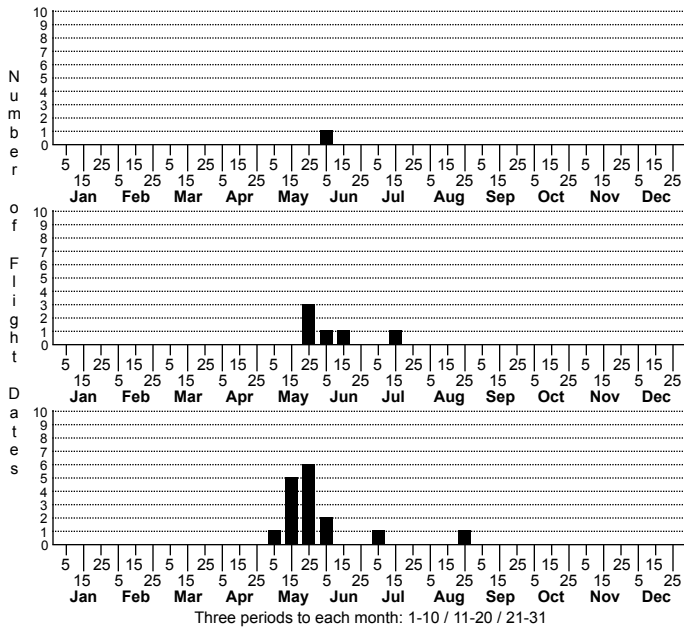

*Dichomeris punctidiscella* Spotted Dichomeris Moth

High counts of:  
 1 - Haywood - 2002-06-10  
 1 - Durham - 2015-05-13  
 1 - Buncombe - 2018-05-26

Status	Rank
NC	US
NC	Global

FAMILY: Gelechiidae SUBFAMILY: Dichomeridinae TRIBE: [Dichomeridini]  
 TAXONOMIC\_COMMENTS:

FIELD GUIDE DESCRIPTIONS: Beadle and Leckie (2012)  
 ONLINE PHOTOS:  
 TECHNICAL DESCRIPTION, ADULTS: Hodges (1986)  
 TECHNICAL DESCRIPTION, IMMATURE STAGES:

ID COMMENTS:

DISTRIBUTION: Please refer to the dot map.