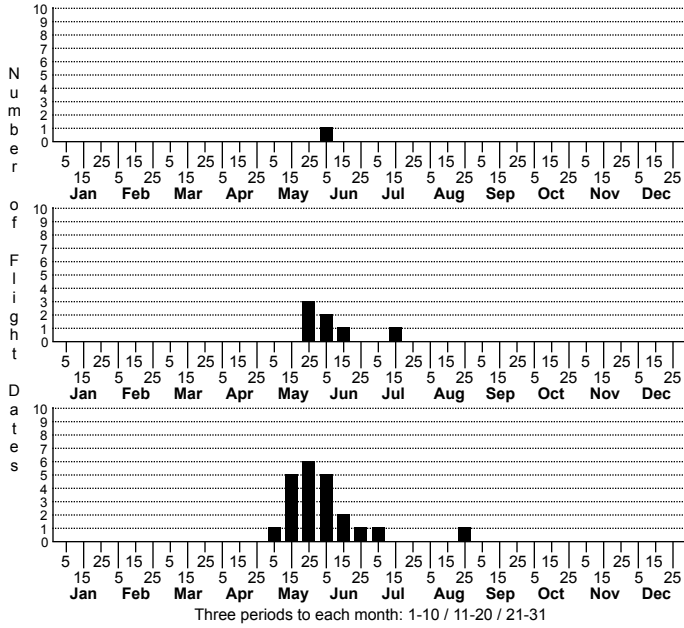

*Dichomeris punctidiscellus* Spotted Dichomeris Moth

FAMILY: Gelechiidae SUBFAMILY: Dichomeridinae TRIBE: [Dichomeridini]  
 TAXONOMIC\_COMMENTS:

FIELD GUIDE DESCRIPTIONS: Beadle and Leckie (2012)  
 ONLINE PHOTOS:  
 TECHNICAL DESCRIPTION, ADULTS: Hodges (1986)  
 TECHNICAL DESCRIPTION, IMMATURE STAGES:

ID COMMENTS:

DISTRIBUTION: Please refer to the dot map.

FLIGHT COMMENT: Please refer to the flight charts.

HABITAT:

FOOD: Host plants appear to be unknown (Hodges, 1986)

OBSERVATION\_METHODS:

NATURAL HERITAGE PROGRAM RANKS: