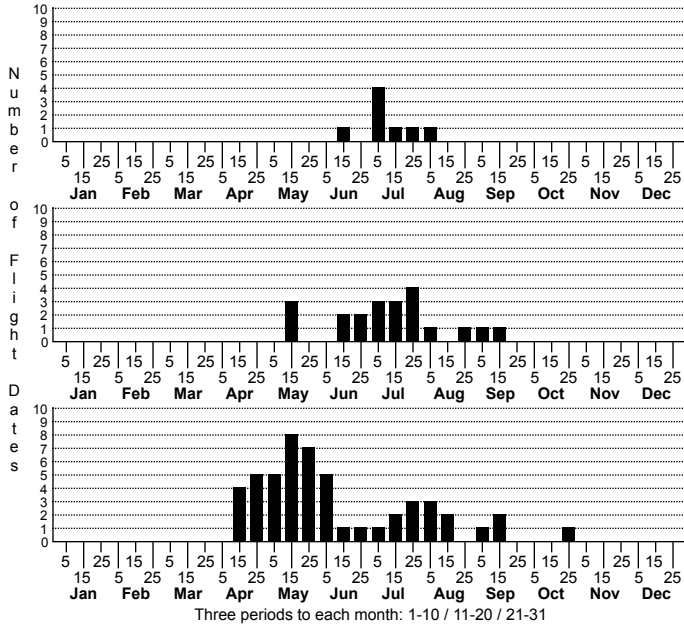

Dichomeris punctipennella Many-spotted Dichomeris Moth

FAMILY: Gelechiidae SUBFAMILY: Dichomeridinae TRIBE: [Dichomeridini]
 TAXONOMIC_COMMENTS:

FIELD GUIDE DESCRIPTIONS:
 ONLINE PHOTOS:
 TECHNICAL DESCRIPTION, ADULTS: Hodges (1986)
 TECHNICAL DESCRIPTION, IMMATURE STAGES:

ID COMMENTS:

DISTRIBUTION: Please refer to the dot map.

FLIGHT COMMENT: Please refer to the flight charts.

HABITAT:

FOOD: Host plants appear to be unknown (Hodges, 1986)

OBSERVATION_METHODS:

NATURAL HERITAGE PROGRAM RANKS: