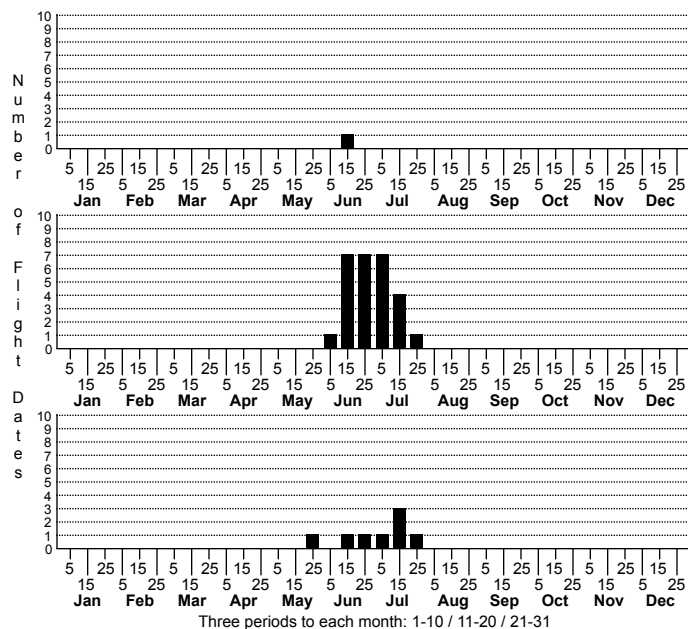

Dichomeris flavocostella Cream-edged Dichomeris

FAMILY: Gelechiidae SUBFAMILY: Dichomeridinae TRIBE: [Dichomeridini]
 TAXONOMIC_COMMENTS:

FIELD GUIDE DESCRIPTIONS: Covell (1984; as *Trichotaphe flavocostella*); Beadle and Leckie (2012)

ONLINE PHOTOS:

TECHNICAL DESCRIPTION, ADULTS: Hodges (1986)

TECHNICAL DESCRIPTION, IMMATURE STAGES:

ID COMMENTS:

DISTRIBUTION: Please refer to the dot map.

FLIGHT COMMENT: Please refer to the flight charts.