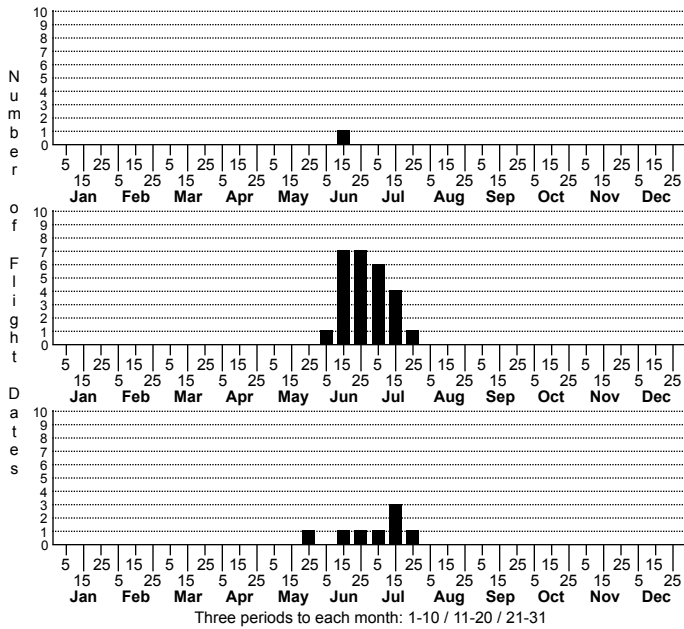

Dichomeris flavocostella Cream-edged Dichomeris Moth

FAMILY: Gelechiidae SUBFAMILY: Dichomeridinae TRIBE: [Dichomeridini]
TAXONOMIC_COMMENTS:

FIELD GUIDE DESCRIPTIONS: Covell (1984; as *Trichotaphe flavocostella*); Beadle and Leckie (2012)

ONLINE PHOTOS:

TECHNICAL DESCRIPTION, ADULTS: Hodges (1986)

TECHNICAL DESCRIPTION, IMMATURE STAGES:

ID COMMENTS:

DISTRIBUTION: Please refer to the dot map.

FLIGHT COMMENT: Please refer to the flight charts.