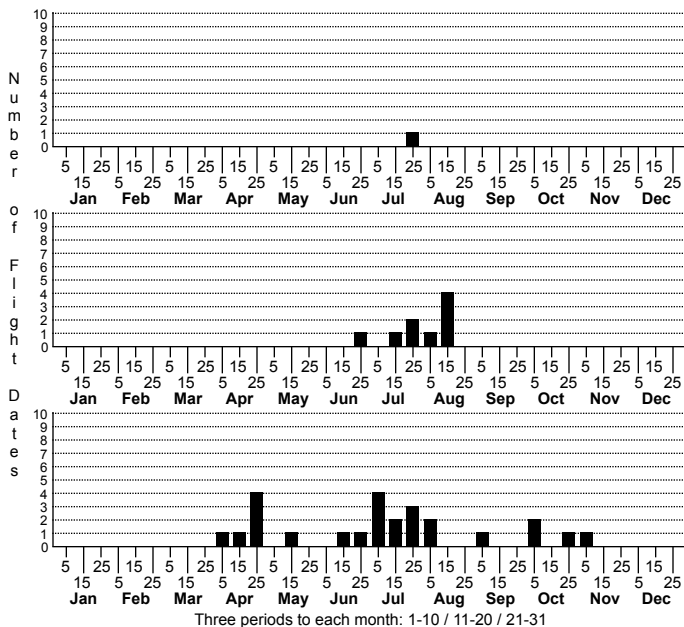

*Dichomeris unidentified species* No common name

FAMILY: Gelechiidae SUBFAMILY: Dichomeridinae TRIBE: [Dichomeridini]  
 TAXONOMIC\_COMMENTS:

FIELD GUIDE DESCRIPTIONS:  
 ONLINE PHOTOS:  
 TECHNICAL DESCRIPTION, ADULTS:  
 TECHNICAL DESCRIPTION, IMMATURE STAGES: