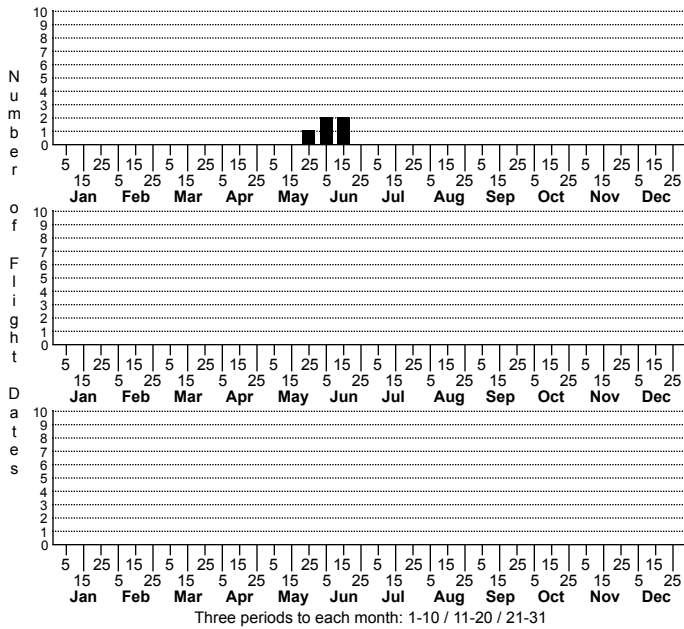

Argyresthia conjugella Apple Fruit Moth

High counts of:
 3 - Avery - 2015-06-18
 3 - Madison - 2022-06-07
 1 - Avery - 2014-06-08

Status	Rank
NC	US
NC	Global

FAMILY: *Argyresthiidae* SUBFAMILY: TRIBE:
 TAXONOMIC_COMMENTS:

FIELD GUIDE DESCRIPTIONS: Covell (1984)

ONLINE PHOTOS:

TECHNICAL DESCRIPTION, ADULTS:

TECHNICAL DESCRIPTION, IMMATURE STAGES:

ID COMMENTS:

DISTRIBUTION: Please refer to the dot map.

FLIGHT COMMENT: Please refer to the flight charts.