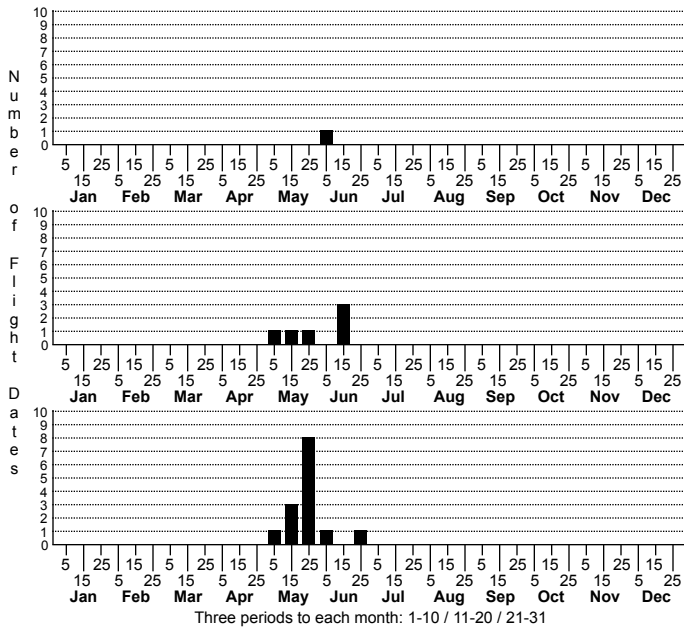

Argyresthia subreticulata Speckled Argyresthia Moth

High counts of:
 3 - Guilford - 2021-05-18
 3 - Guilford - 2022-05-21
 2 - Durham - 2022-05-31

Status	Rank
NC	US
NC	Global

FAMILY: *Argyresthiidae* SUBFAMILY: TRIBE:
 TAXONOMIC_COMMENTS:

FIELD GUIDE DESCRIPTIONS:
 ONLINE PHOTOS:
 TECHNICAL DESCRIPTION, ADULTS:
 TECHNICAL DESCRIPTION, IMMATURE STAGES:

ID COMMENTS:

DISTRIBUTION: Please refer to the dot map.

FLIGHT COMMENT: Please refer to the flight charts.

HABITAT:

FOOD: Larvae feed on maples, including Red Maple (<i>Acer rubrum</i>) (Forbes, 1923; Heppner, 2007; Beadle & Leckie, 2018). We do not have any feeding records in North Carolina.

OBSERVATION_METHODS: