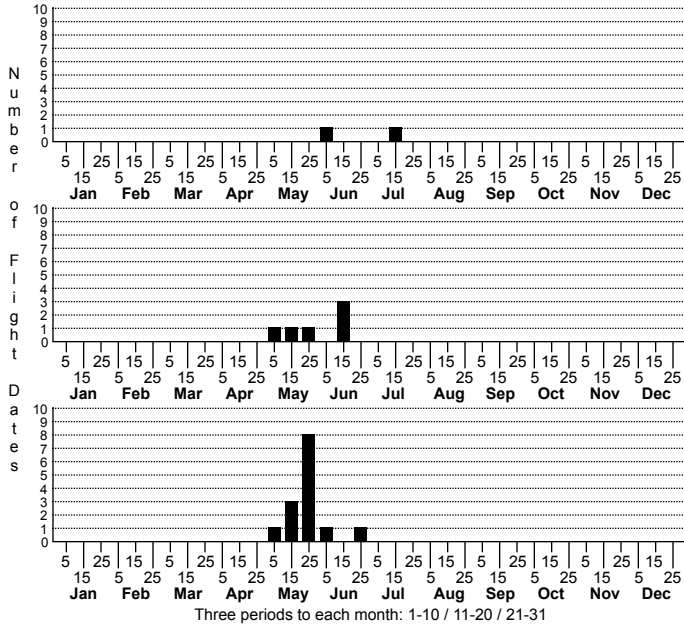

*Argyresthia subreticulata* Speckled Argyresthia

High counts of:  
 3 - Guilford - 2021-05-18  
 3 - Guilford - 2022-05-21  
 2 - Durham - 2022-05-31

Status	Rank
NC	US
NC	Global

FAMILY: *Argyresthiidae* SUBFAMILY: TRIBE:  
 TAXONOMIC\_COMMENTS:

FIELD GUIDE DESCRIPTIONS:  
 ONLINE PHOTOS:  
 TECHNICAL DESCRIPTION, ADULTS:  
 TECHNICAL DESCRIPTION, IMMATURE STAGES:

ID COMMENTS:

DISTRIBUTION: Please refer to the dot map.

FLIGHT COMMENT: Please refer to the flight charts.

HABITAT:

FOOD: Larvae feed on maples, including Red Maple (<i>Acer rubrum</i>) (Forbes, 1923; Heppner, 2007; Beadle & Leckie, 2018). We do not have any feeding records in North Carolina.

OBSERVATION\_METHODS: