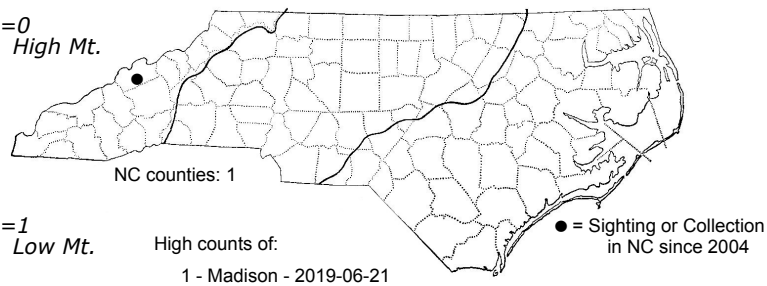

Synanthedon fatifera Lesser Viburnum Clearwing Moth

Status	Rank
NC	US
NC	Global

FAMILY: Sesiidae SUBFAMILY: Sesiinae TRIBE: Synanthedonini
TAXONOMIC_COMMENTS:

FIELD GUIDE DESCRIPTIONS:
ONLINE PHOTOS:
TECHNICAL DESCRIPTION, ADULTS:
TECHNICAL DESCRIPTION, IMMATURE STAGES:

ID COMMENTS:

DISTRIBUTION: Please refer to the dot map.

FLIGHT COMMENT: Please refer to the flight charts.

HABITAT:

FOOD: Larvae feed on species of Viburnum (Robinson et al., 2010)

OBSERVATION_METHODS:

NATURAL HERITAGE PROGRAM RANKS: GNR S1S3