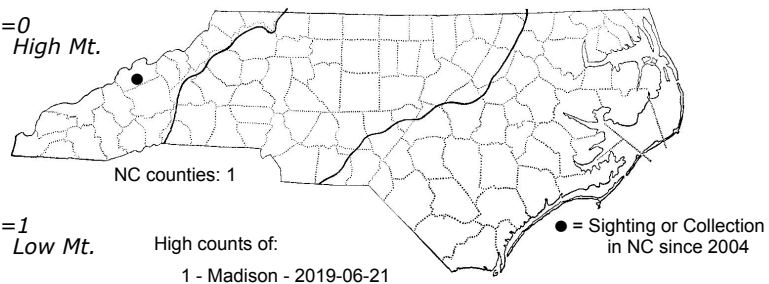

Synanthedon fatifera Lesser Viburnum Clearwing Moth

Status	Rank
NC	US
NC	Global

FAMILY: Sesiidae SUBFAMILY: Sesiinae TRIBE: Synanthedonini
TAXONOMIC_COMMENTS:

FIELD GUIDE DESCRIPTIONS:
ONLINE PHOTOS:
TECHNICAL DESCRIPTION, ADULTS:
TECHNICAL DESCRIPTION, IMMATURE STAGES:

ID COMMENTS:

DISTRIBUTION: Please refer to the dot map.

FLIGHT COMMENT: Please refer to the flight charts.

HABITAT:

FOOD: Larvae feed on species of Viburnum (Robinson et al., 2010)

OBSERVATION_METHODS:

NATURAL HERITAGE PROGRAM RANKS: GNR S1S3