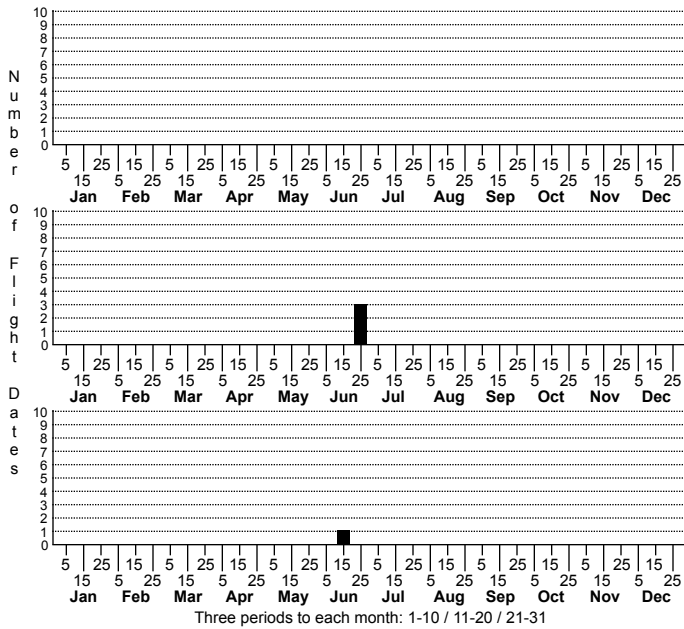

Synanthedon kathyae Holly Borer Moth

High counts of:
 1 - Madison - 2019-06-26
 1 - Warren - 2009-06-12
 1 - Watauga - 2014-06-28

FAMILY: Sesiidae SUBFAMILY: Sesiinae TRIBE: Synanthedonini
 TAXONOMIC_COMMENTS:

FIELD GUIDE DESCRIPTIONS:

ONLINE PHOTOS:

TECHNICAL DESCRIPTION, ADULTS: Eichlin and Duckworth (1988)

TECHNICAL DESCRIPTION, IMMATURE STAGES:

ID COMMENTS:

DISTRIBUTION: Please refer to the dot map.

FLIGHT COMMENT: Please refer to the flight charts.