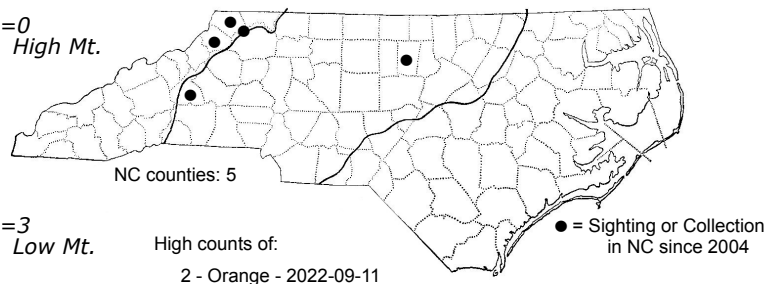

Alcathoe caudata Clematis Clearwing Moth

High counts of:
 2 - Orange - 2022-09-11
 1 - Ashe - 2021-08-24
 1 - McDowell - 2023-07-04

Status	Rank
NC	US
NC	Global

FAMILY: Sesiidae SUBFAMILY: Sesiinae TRIBE: Synanthedonini
 TAXONOMIC_COMMENTS:

FIELD GUIDE DESCRIPTIONS:

ONLINE PHOTOS:

TECHNICAL DESCRIPTION, ADULTS: Eichlin and Duckworth (1988)

TECHNICAL DESCRIPTION, IMMATURE STAGES:

ID COMMENTS:

DISTRIBUTION: Please refer to the dot map.

FLIGHT COMMENT: Please refer to the flight charts.