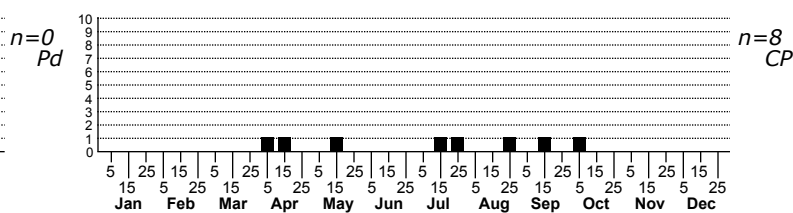

Cryptaspaema bipenicilla White-dotted Cryptaspaema

High counts of:
 1 - Carteret - 2017-09-19
 1 - Carteret - 2016-07-13
 1 - Carteret - 2017-04-19

Status	Rank
NC	US
NC	Global

FAMILY: Tortricidae SUBFAMILY: Olethreutinae TRIBE: Microcorsini
 TAXONOMIC_COMMENTS:

FIELD GUIDE DESCRIPTIONS:
 ONLINE PHOTOS:
 TECHNICAL DESCRIPTION, ADULTS:
 TECHNICAL DESCRIPTION, IMMATURE STAGES:

ID COMMENTS:

DISTRIBUTION: Please refer to the dot map.

FLIGHT COMMENT: Please refer to the flight charts.