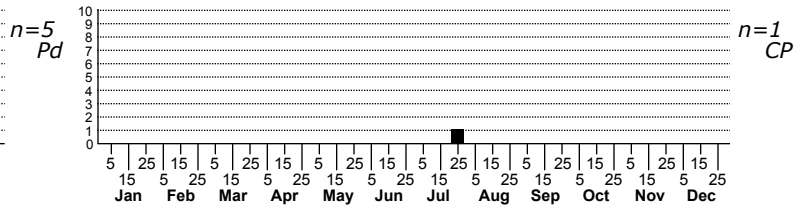

FAMILY: Tortricidae SUBFAMILY: Olethreutinae TRIBE: Olethreutini
TAXONOMIC_COMMENTS:

FIELD GUIDE DESCRIPTIONS: Beadle and Leckie (2012)

ONLINE PHOTOS:

TECHNICAL DESCRIPTION, ADULTS:

TECHNICAL DESCRIPTION, IMMATURE STAGES:

ID COMMENTS:

DISTRIBUTION: Please refer to the dot map.

FLIGHT COMMENT: Please refer to the flight charts.

HABITAT:

FOOD:

OBSERVATION_METHODS:

NATURAL HERITAGE PROGRAM RANKS:

STATE PROTECTION: Has no legal protection, although permits are required to collect it on state parks and other public lands.

COMMENTS: