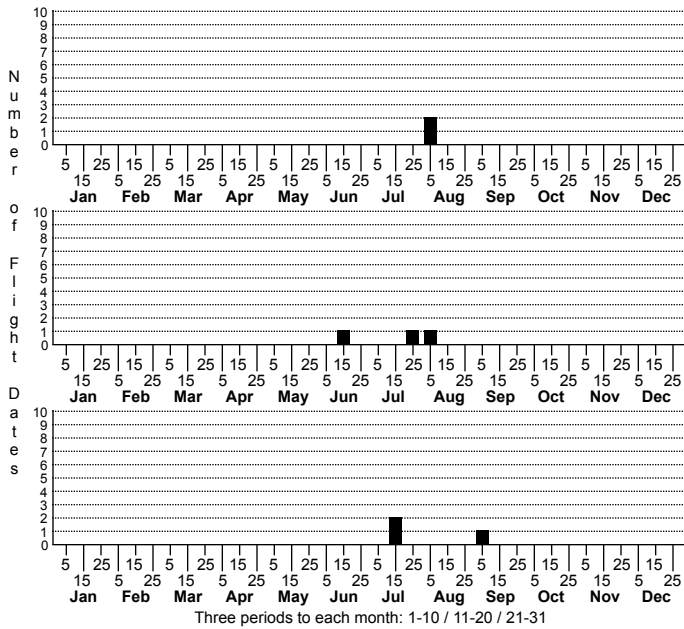

Olethreutes nigranum Variable Nigranum Moth

High counts of:
 2 - Buncombe - 2023-07-27
 1 - Iredell - 2018-09-07
 1 - Cabarrus - 2015-07-12

Status		Rank	
NC	US	NC	Global

FAMILY: Tortricidae SUBFAMILY: Olethreutinae TRIBE: Olethreutini
 TAXONOMIC_COMMENTS:

FIELD GUIDE DESCRIPTIONS: Beadle and Leckie (2012)

ONLINE PHOTOS:

TECHNICAL DESCRIPTION, ADULTS:

TECHNICAL DESCRIPTION, IMMATURE STAGES:

ID COMMENTS:

DISTRIBUTION: Please refer to the dot map.

FLIGHT COMMENT: Please refer to the flight charts.

HABITAT:

FOOD: The larvae feed on deciduous hardwoods (Prentice, 1966; Miller, 1979; Godfrey et al., 1987; MacKay, 1959). The reported hosts include Silver Maple (<i>Acer saccharinum</i>), Sugar Maple (<i>A. saccharum</i>), hickories (<i>Carya</i>) and American Basswood (<i>Tilia americana</i>).