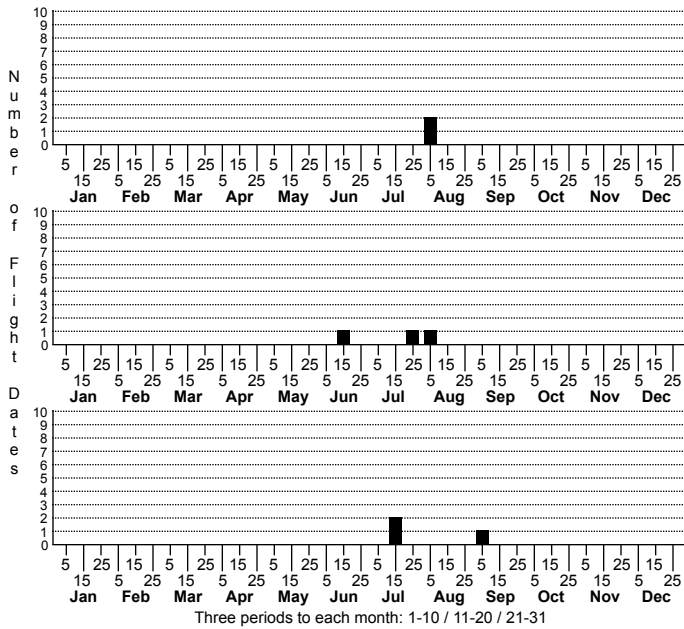

Olethreutes nigranum Variable Nigranum Moth

High counts of:
 2 - Buncombe - 2023-07-27
 1 - Iredell - 2018-09-07
 1 - Cabarrus - 2015-07-12

Status	Rank		
NC	US	NC	Global

FAMILY: Tortricidae SUBFAMILY: Olethreutinae TRIBE: Olethreutini
 TAXONOMIC_COMMENTS:

FIELD GUIDE DESCRIPTIONS: Beadle and Leckie (2012)

ONLINE PHOTOS:

TECHNICAL DESCRIPTION, ADULTS:

TECHNICAL DESCRIPTION, IMMATURE STAGES:

ID COMMENTS:

DISTRIBUTION: Please refer to the dot map.

FLIGHT COMMENT: Please refer to the flight charts.

HABITAT:

FOOD: The larvae feed on deciduous hardwoods (Prentice, 1966; Miller, 1979; Godfrey et al., 1987; MacKay, 1959). The reported hosts include Silver Maple (<i>Acer saccharinum</i>), Sugar Maple (<i>A. saccharum</i>), hickories (<i>Carya</i>) and American Basswood (<i>Tilia americana</i>).