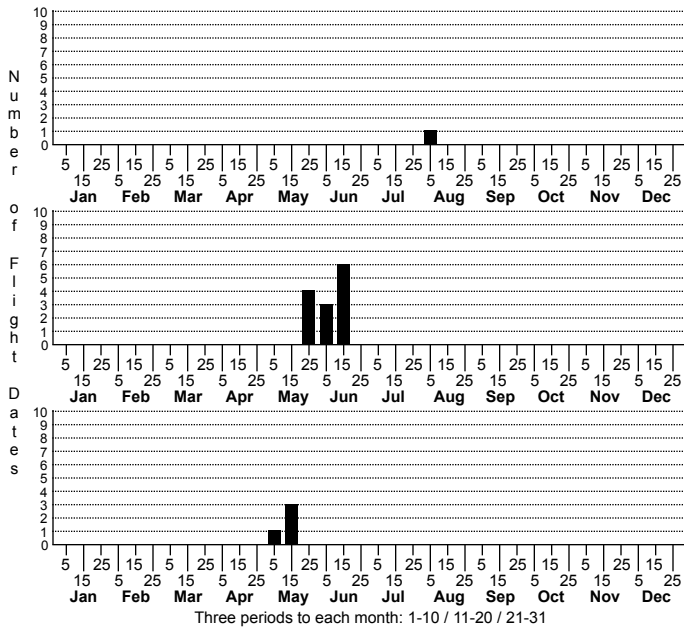

Olethreutes hamameliana Witch-hazel Olethreutes

High counts of:
 3 - Chatham - 2024-05-13
 2 - Jackson - 2022-06-14
 2 - Watauga - 2024-06-19

Status	Rank
NC	US
NC	Global

FAMILY: Tortricidae SUBFAMILY: Olethreutinae TRIBE: Olethreutini
 TAXONOMIC_COMMENTS:

FIELD GUIDE DESCRIPTIONS:
 ONLINE PHOTOS:
 TECHNICAL DESCRIPTION, ADULTS:
 TECHNICAL DESCRIPTION, IMMATURE STAGES:

ID COMMENTS:

DISTRIBUTION: Please refer to the dot map.

FLIGHT COMMENT: Please refer to the flight charts.