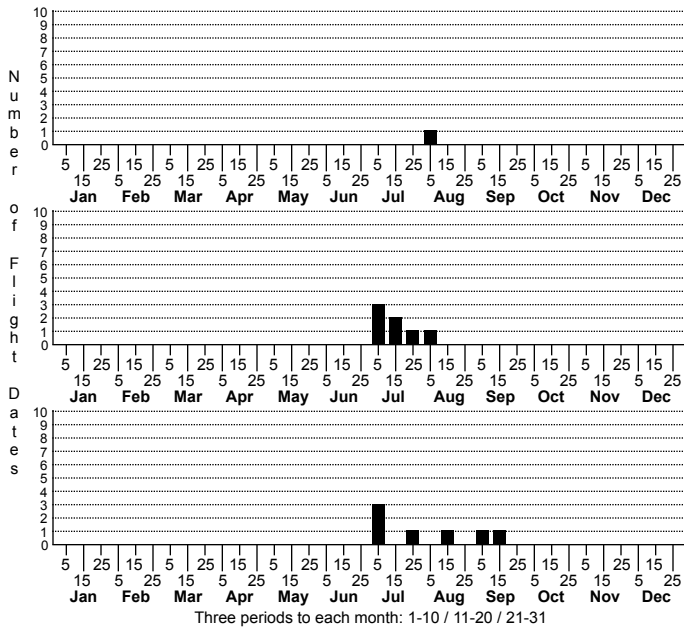

Olethreutes lacunatum Lacuna Moth

High counts of:
 2 - Orange - 2023-09-04
 1 - Madison - 2018-07-12
 1 - Madison - 2018-07-04

| Status | Rank |
|--------|--------|
| NC | US |
| NC | Global |

FAMILY: Tortricidae SUBFAMILY: Olethreutinae TRIBE: Olethreutini
 TAXONOMIC_COMMENTS:

FIELD GUIDE DESCRIPTIONS:
 ONLINE PHOTOS:
 TECHNICAL DESCRIPTION, ADULTS:
 TECHNICAL DESCRIPTION, IMMATURE STAGES:

ID COMMENTS:

DISTRIBUTION: Please refer to the dot map.

FLIGHT COMMENT: Please refer to the flight charts.