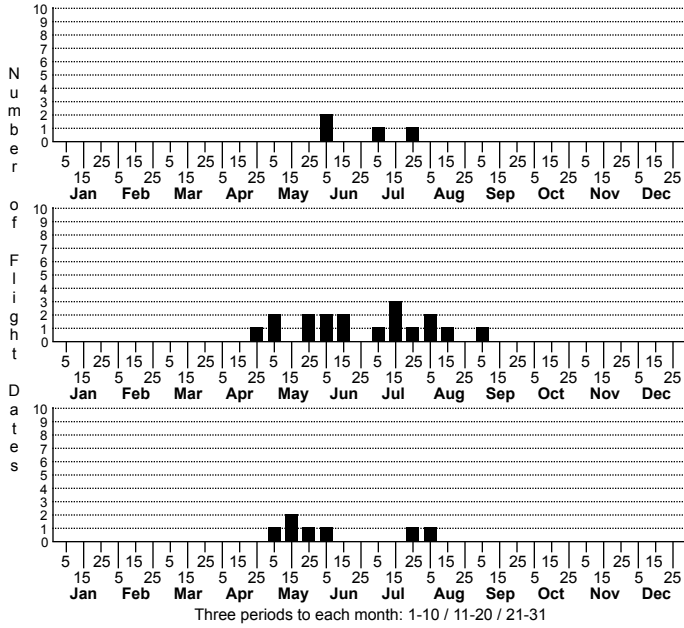

# *Hedya separatana* Pink-washed Leafroller Moth

FAMILY: Tortricidae SUBFAMILY: Olethreutinae TRIBE: Olethreutini  
 TAXONOMIC\_COMMENTS:

FIELD GUIDE DESCRIPTIONS: Beadle and Leckie (2012)

ONLINE PHOTOS:

TECHNICAL DESCRIPTION, ADULTS:

TECHNICAL DESCRIPTION, IMMATURE STAGES:

ID COMMENTS:

DISTRIBUTION: Please refer to the dot map.

FLIGHT COMMENT: Please refer to the flight charts.

HABITAT:

FOOD:

OBSERVATION\_METHODS: