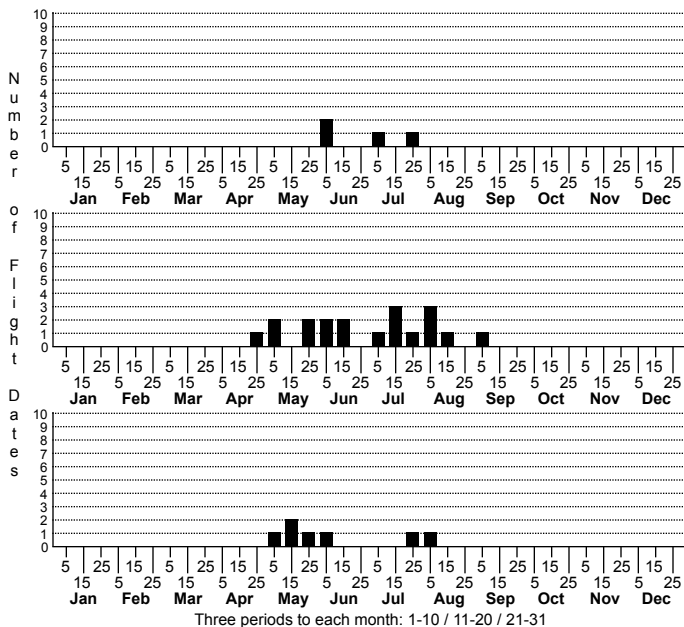

# *Hedya separatana* Pink-washed Leafroller Moth

FAMILY: Tortricidae SUBFAMILY: Olethreutinae TRIBE: Olethreutini  
 TAXONOMIC\_COMMENTS:

FIELD GUIDE DESCRIPTIONS: Beadle and Leckie (2012)

ONLINE PHOTOS:

TECHNICAL DESCRIPTION, ADULTS:

TECHNICAL DESCRIPTION, IMMATURE STAGES:

ID COMMENTS:

DISTRIBUTION: Please refer to the dot map.

FLIGHT COMMENT: Please refer to the flight charts.

HABITAT:

FOOD:

OBSERVATION\_METHODS: