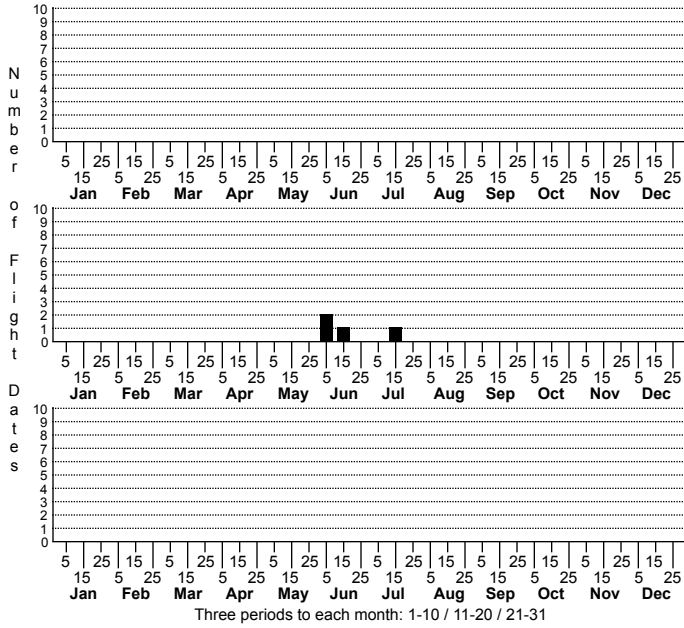

*Hedya chionosema* White-spotted Hedya Moth

High counts of:  
 1 - Ashe - 2018-06-16  
 1 - Ashe - 2016-06-09  
 1 - Ashe - 2019-06-06

Status	Rank
NC	US
NC	Global

FAMILY: Tortricidae SUBFAMILY: Olethreutinae TRIBE: Olethreutini  
 TAXONOMIC\_COMMENTS:

FIELD GUIDE DESCRIPTIONS:  
 ONLINE PHOTOS:  
 TECHNICAL DESCRIPTION, ADULTS:  
 TECHNICAL DESCRIPTION, IMMATURE STAGES:

ID COMMENTS:

DISTRIBUTION: Please refer to the dot map.

FLIGHT COMMENT: Please refer to the flight charts.