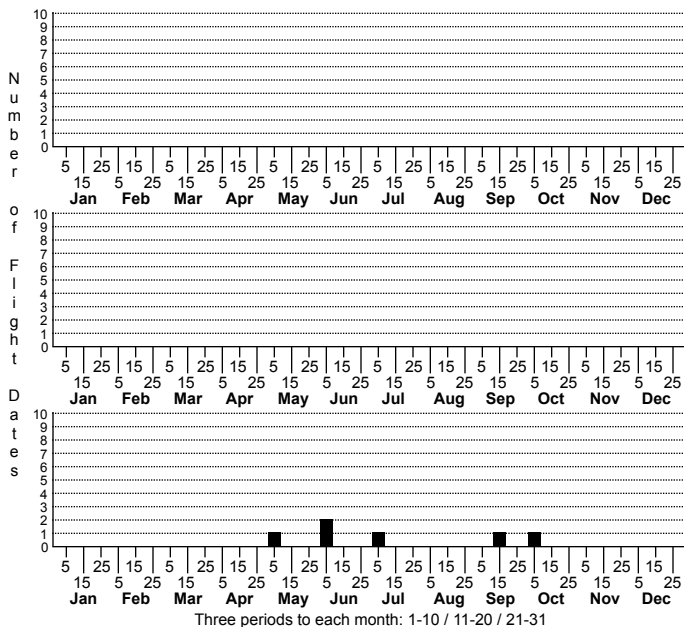

*Dryadula unidentified species* No common name

FAMILY: Dryadaulidae SUBFAMILY: Dryadaulinae TRIBE: [Dryadaulini]  
 TAXONOMIC\_COMMENTS:

FIELD GUIDE DESCRIPTIONS:  
 ONLINE PHOTOS:  
 TECHNICAL DESCRIPTION, ADULTS:  
 TECHNICAL DESCRIPTION, IMMATURE STAGES: