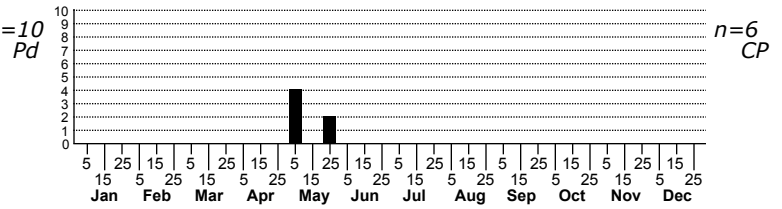

*Xylesthia unidentified species* No common name

FAMILY: Tineidae SUBFAMILY: Tineidae-unplaced TRIBE: [Tineidae-unplaced]

TAXONOMIC\_COMMENTS: The genus *Xylesthia* currently contains two described species. A third undescribed species is present in North Carolina and elsewhere in the Southeast. Most of the specimens below are of this undescribed species that is referred to as '0317.96 &dash; Xylesthia n. sp.' on MPG.

FIELD GUIDE DESCRIPTIONS:

ONLINE PHOTOS:

TECHNICAL DESCRIPTION, ADULTS:

TECHNICAL DESCRIPTION, IMMATURE STAGES:

ID COMMENTS:

DISTRIBUTION: Please refer to the dot map.

FLIGHT COMMENT: Please refer to the flight charts.