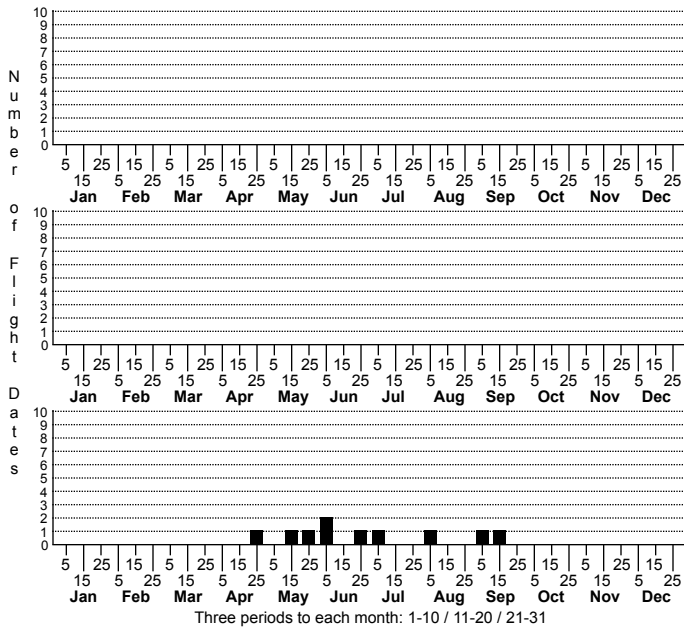

Xylesthia unidentified species No common name

FAMILY: Tineidae SUBFAMILY: Tineidae-unplaced TRIBE: [Tineidae-unplaced]

TAXONOMIC_COMMENTS: The genus *Xylesthia* currently contains two described species. A third undescribed species is present in North Carolina and elsewhere in the Southeast. Most of the specimens below are of this undescribed species that is referred to as '0317.96 ‐ Xylesthia n. sp.' on MPG.

FIELD GUIDE DESCRIPTIONS:

ONLINE PHOTOS:

TECHNICAL DESCRIPTION, ADULTS:

TECHNICAL DESCRIPTION, IMMATURE STAGES:

ID COMMENTS:

DISTRIBUTION: Please refer to the dot map.

FLIGHT COMMENT: Please refer to the flight charts.