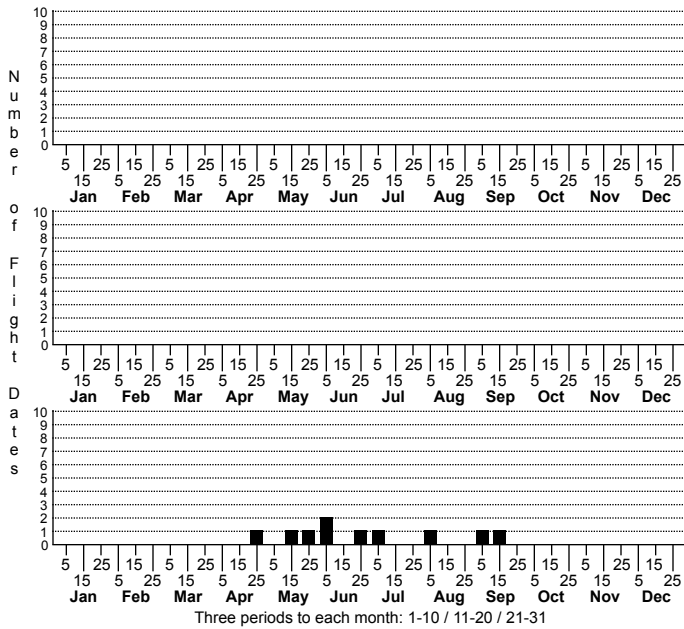

*Xylesthia unidentified species* No common name

FAMILY: Tineidae SUBFAMILY: Tineidae-unplaced TRIBE: [Tineidae-unplaced]

TAXONOMIC\_COMMENTS: The genus *Xylesthia* currently contains two described species. A third undescribed species is present in North Carolina and elsewhere in the Southeast. Most of the specimens below are of this undescribed species that is referred to as '0317.96 &dash; Xylesthia n. sp.' on MPG.

FIELD GUIDE DESCRIPTIONS:

ONLINE PHOTOS:

TECHNICAL DESCRIPTION, ADULTS:

TECHNICAL DESCRIPTION, IMMATURE STAGES:

ID COMMENTS:

DISTRIBUTION: Please refer to the dot map.

FLIGHT COMMENT: Please refer to the flight charts.