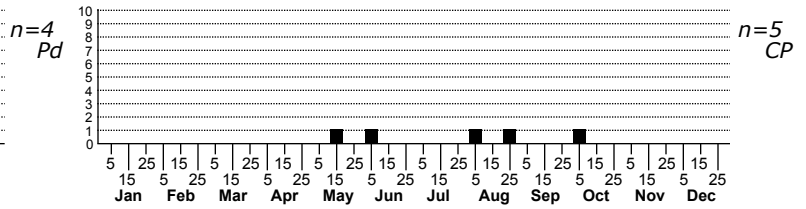

Xylesthia n. sp. No common name

High counts of:
 1 - Wake - 2013-08-22
 1 - Onslow - 2019-08-03
 1 - Wake - 2013-08-07

Status	Rank
NC	US
NC	Global

FAMILY: Tineidae SUBFAMILY: TRIBE:
 TAXONOMIC_COMMENTS:
 FIELD GUIDE DESCRIPTIONS:
 ONLINE PHOTOS:
 TECHNICAL DESCRIPTION, ADULTS:
 TECHNICAL DESCRIPTION, IMMATURE STAGES: