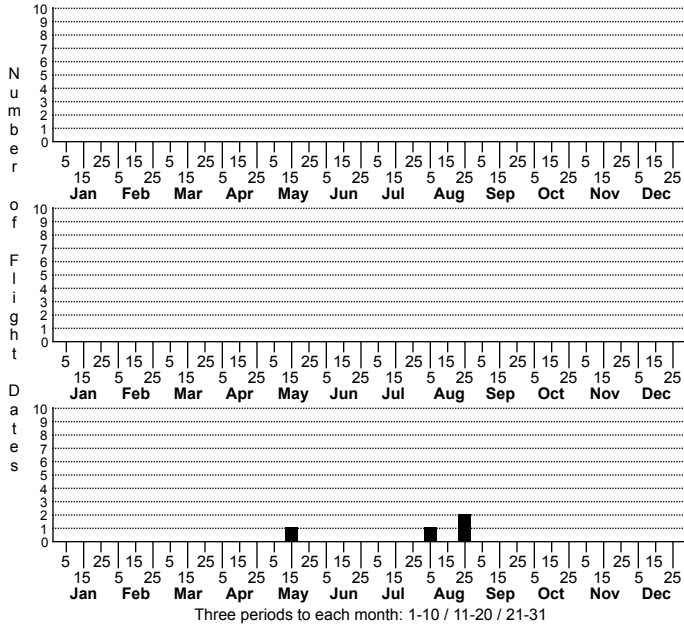

Xylesthia n. sp. No common name

High counts of:
 1 - Wake - 2013-08-22
 1 - Onslow - 2019-08-03
 1 - Wake - 2013-08-07

Status	Rank
NC	US
NC	Global

FAMILY: Tineidae SUBFAMILY: TRIBE:
 TAXONOMIC_COMMENTS:

FIELD GUIDE DESCRIPTIONS:
 ONLINE PHOTOS:
 TECHNICAL DESCRIPTION, ADULTS:
 TECHNICAL DESCRIPTION, IMMATURE STAGES: