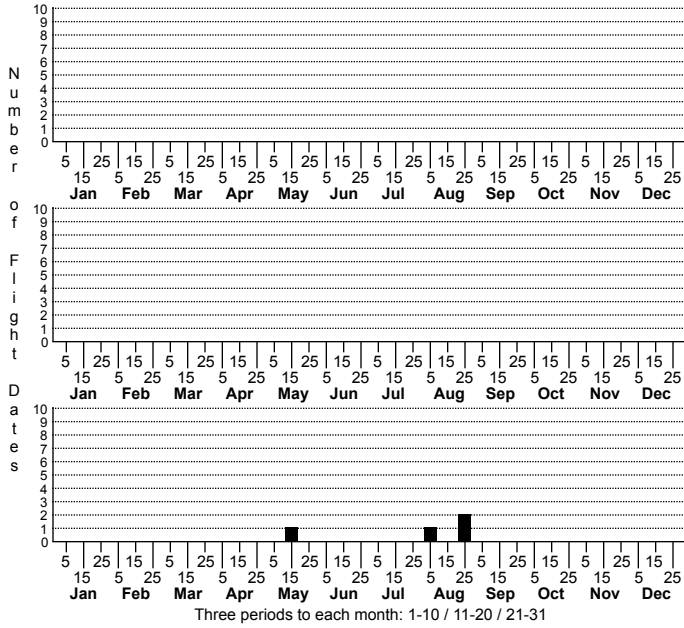

Xylesthia n. sp. No common name

High counts of:
 1 - Wake - 2013-08-22
 1 - Onslow - 2019-08-03
 1 - Wake - 2013-08-07

Status	Rank
NC	US
NC	Global

FAMILY: Tineidae SUBFAMILY: TRIBE:
 TAXONOMIC_COMMENTS:
 FIELD GUIDE DESCRIPTIONS:
 ONLINE PHOTOS:
 TECHNICAL DESCRIPTION, ADULTS:
 TECHNICAL DESCRIPTION, IMMATURE STAGES: