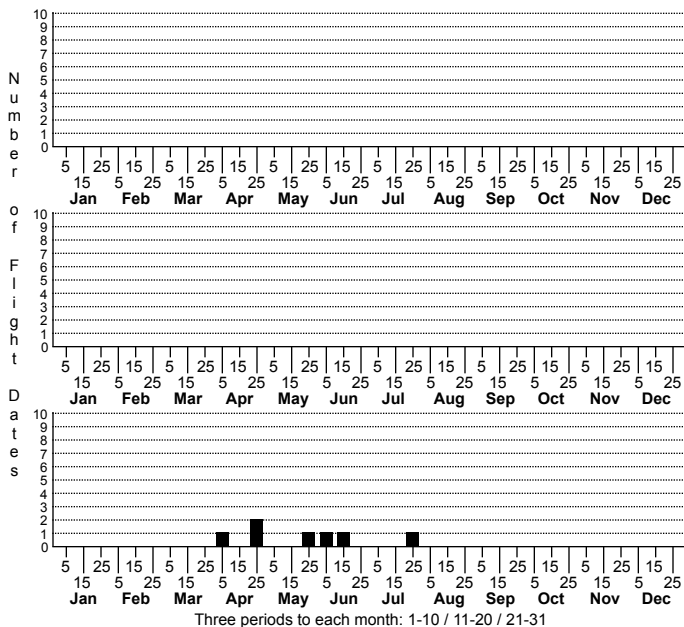

*Proteoteras unidentified species* No common name

High counts of:  
 3 - Guilford - 2019-07-21  
 1 - Catawba - 2011-04-23  
 1 - Catawba - 2017-04-27

Status	Rank
NC	US
NC	Global

FAMILY: Tortricidae SUBFAMILY: Olethreutinae TRIBE: Eucosmini  
 TAXONOMIC\_COMMENTS:

FIELD GUIDE DESCRIPTIONS:  
 ONLINE PHOTOS:  
 TECHNICAL DESCRIPTION, ADULTS:  
 TECHNICAL DESCRIPTION, IMMATURE STAGES:

ID COMMENTS:

DISTRIBUTION: Please refer to the dot map.

FLIGHT COMMENT: Please refer to the flight charts.