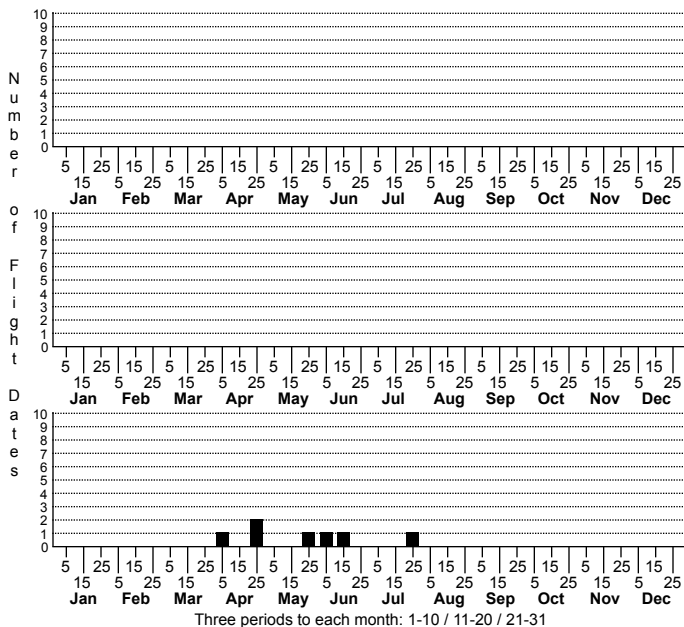

Proteoteras unidentified species No common name

High counts of:
 3 - Guilford - 2019-07-21
 1 - Catawba - 2011-04-23
 1 - Catawba - 2017-04-27

Status	Rank
NC	US
NC	Global

FAMILY: Tortricidae SUBFAMILY: Olethreutinae TRIBE: Eucosmini
 TAXONOMIC_COMMENTS:

FIELD GUIDE DESCRIPTIONS:
 ONLINE PHOTOS:
 TECHNICAL DESCRIPTION, ADULTS:
 TECHNICAL DESCRIPTION, IMMATURE STAGES:

ID COMMENTS:

DISTRIBUTION: Please refer to the dot map.

FLIGHT COMMENT: Please refer to the flight charts.