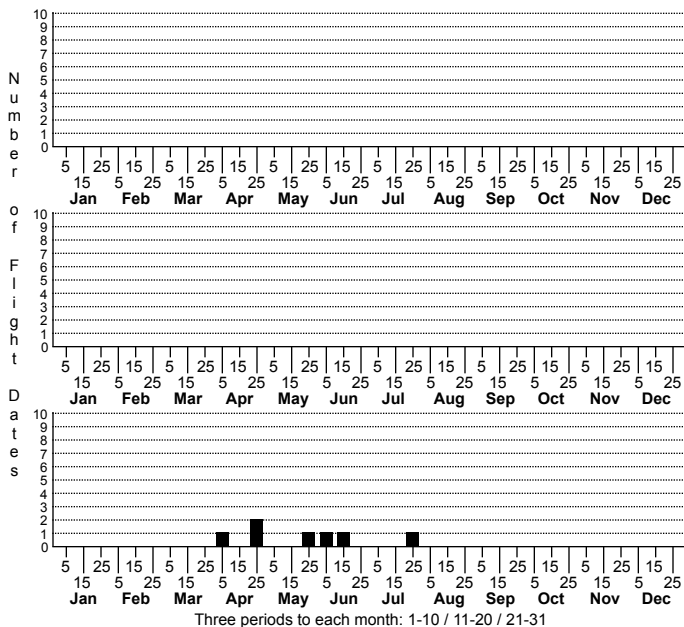

Proteoteras unidentified species No common name

High counts of:
 3 - Guilford - 2019-07-21
 1 - Catawba - 2011-04-23
 1 - Catawba - 2017-04-27

● = Sighting or Collection in NC since 2004

Status		Rank	
NC	US	NC	Global

FAMILY: Tortricidae SUBFAMILY: Olethreutinae TRIBE: Eucosmini
 TAXONOMIC_COMMENTS:

FIELD GUIDE DESCRIPTIONS:
 ONLINE PHOTOS:
 TECHNICAL DESCRIPTION, ADULTS:
 TECHNICAL DESCRIPTION, IMMATURE STAGES:

ID COMMENTS: